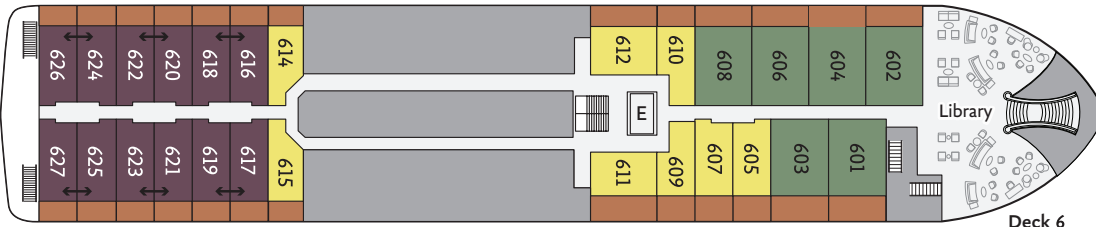

Ocean Explorer

- Owner's Suite
- Explorer Suite
- Studio Veranda Single
- Junior Suite
- Veranda Suite
- Veranda Stateroom
- Deluxe Veranda Fwd
- Studio Single
- Balcony
- Jacuzzi
- ↔ Interconnecting Suites
- Accessibility modified cabin; please speak to your travel professional for details

Deck 8

Deck 7

Deck 6

Deck 5

Deck 4

Deck 3

Zodiac Embarkation

Zodiac Embarkation