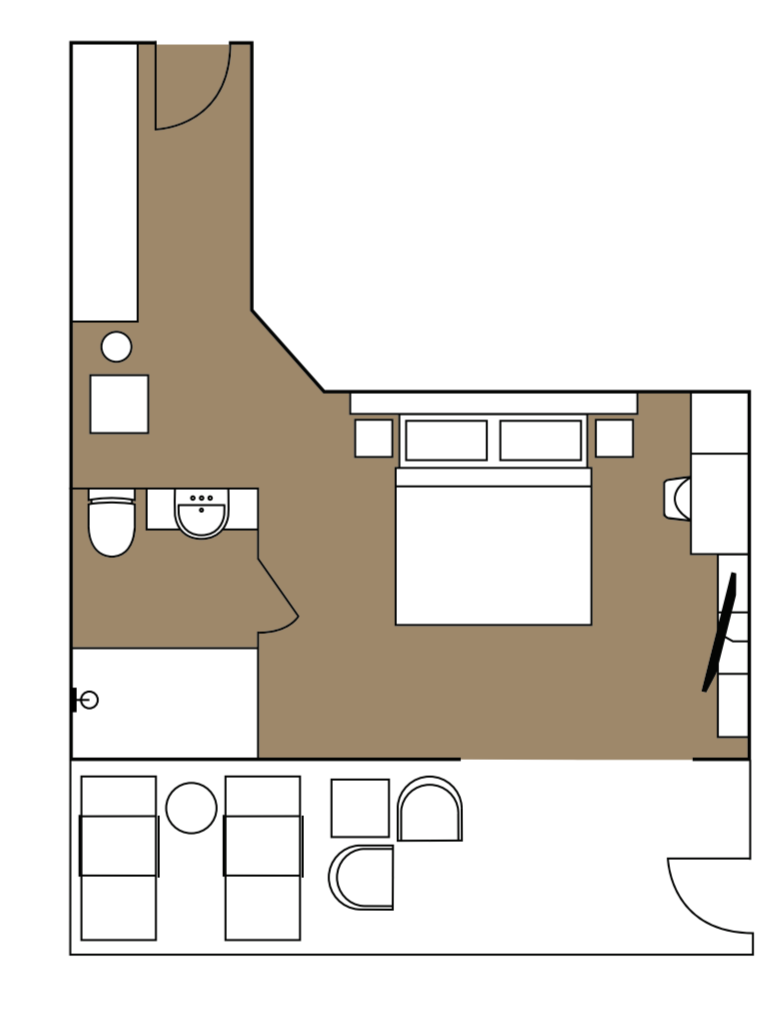

- Category PS, Premium Suite**
1 Cabin, Size 42 sqm incl. Balcony
- Category A, Junior Suite**
4 Cabins, Size 36 sqm incl. Balcony
- Category B, Balcony Suite**
2 Cabins, Size 26-32 sqm incl. Balcony
- Category C XL, Grand Balcony Stateroom**
4 Cabins, Size 25-30 sqm incl. Balcony
- Category C SP, Superior Balcony Stateroom**
48 Cabins, Size 22-25 sqm incl. Balcony
- Category C, Balcony Stateroom**
9 Cabins, Size 18-22 sqm incl. Balcony
- Category D, Porthole Stateroom**
7 Cabins, Size 13-22 sqm
- Category E, French Balcony C Stateroom**
9 Cabins, Size 14 sqm
- Category F, Triple Porthole Stateroom**
4 Cabins, Size 18-22 sqm
- Category G, Porthole Single Stateroom**
5 Cabins, Size 14 sqm

-  Restaurant
-  Knud Rasmussen Library
-  Fitness
-  Mudroom
-  Stairs
-  Bar
-  Albatros Ocean Boutique
-  Albatros Polar Spa
-  Zodiac embarking
-  Observation Area
-  Reception
-  Toilet
-  Kayak platform
-  Shackleton Lecture Room
-  Medical Clinic
-  Jacuzzi
-  Elevator

M/V OCEAN VICTORY DECK PLAN

CATEGORY PS
Premium Suite (1)
42 sqm, incl. Balcony

CATEGORY A
Junior Suite (4)
36 sqm, incl. Balcony

CATEGORY B
Balcony Suite (2)
26-32 sqm, incl. Balcony

CATEGORY C_{XL}
Grand Balcony Stateroom (4)
25-30 sqm, incl. Balcony

CATEGORY F
Triple Stateroom (4)
18-22 sqm, Porthole

CATEGORY G
Single Stateroom (5)
14 sqm, Porthole

- Restaurant
- Knud Rasmussen Library
- Fitness
- Mudroom
- Stairs
- Bar
- Albatros Ocean Boutique
- Albatros Polar Spa
- Zodiac embarking
- Observation Area
- Reception
- Toilet
- Kayak platform
- Shackleton Lecture Room
- Medical Clinic
- Jacuzzi
- Elevator