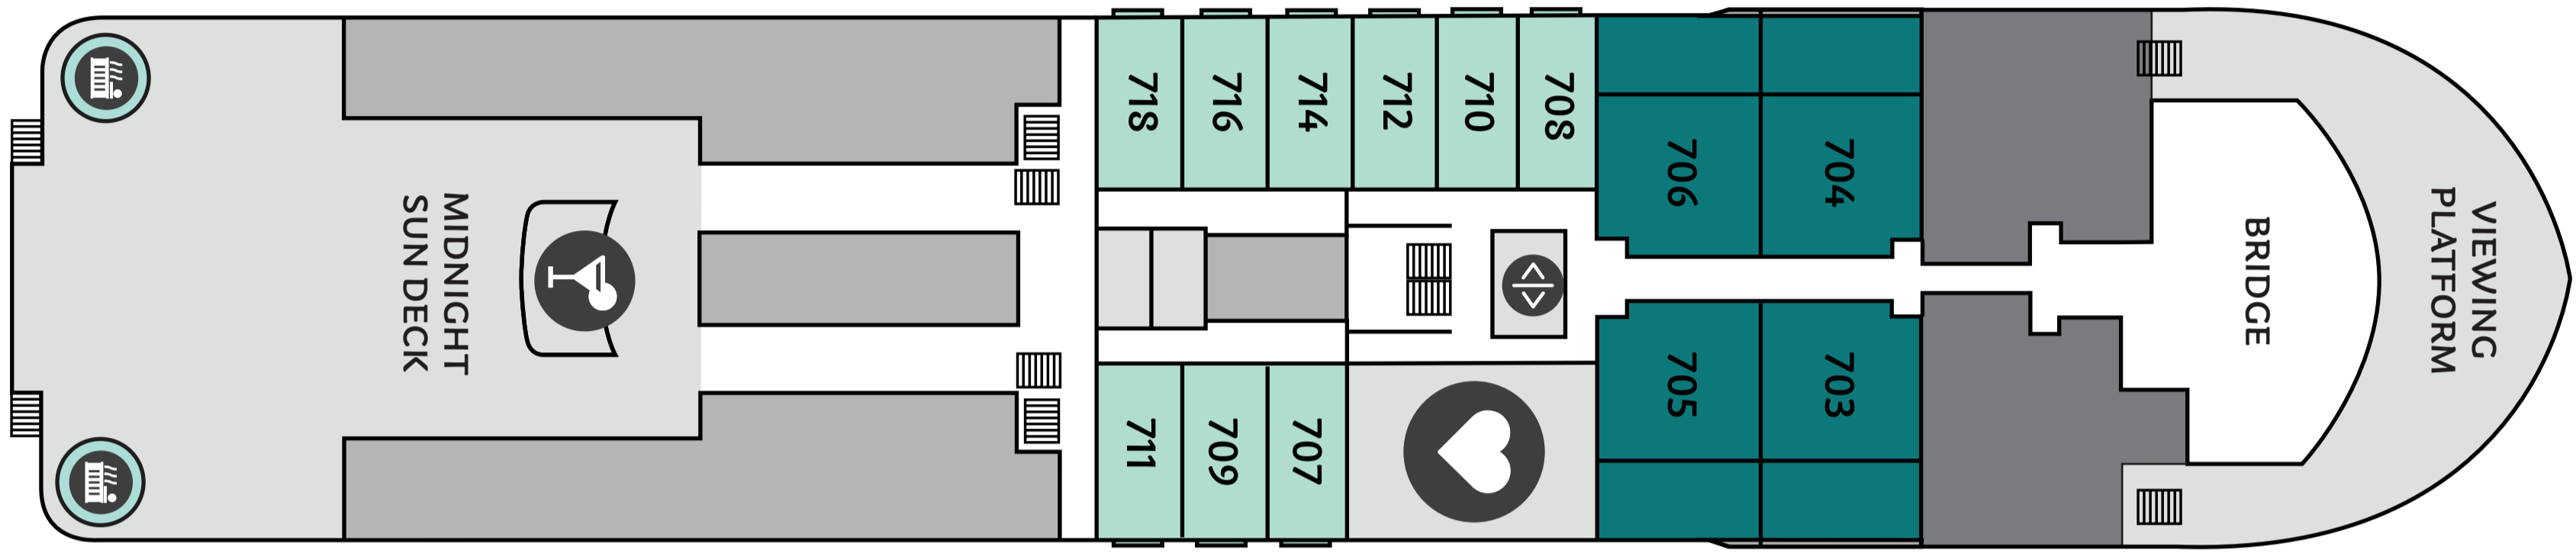

DECK 7 AMUNDSEN DECK