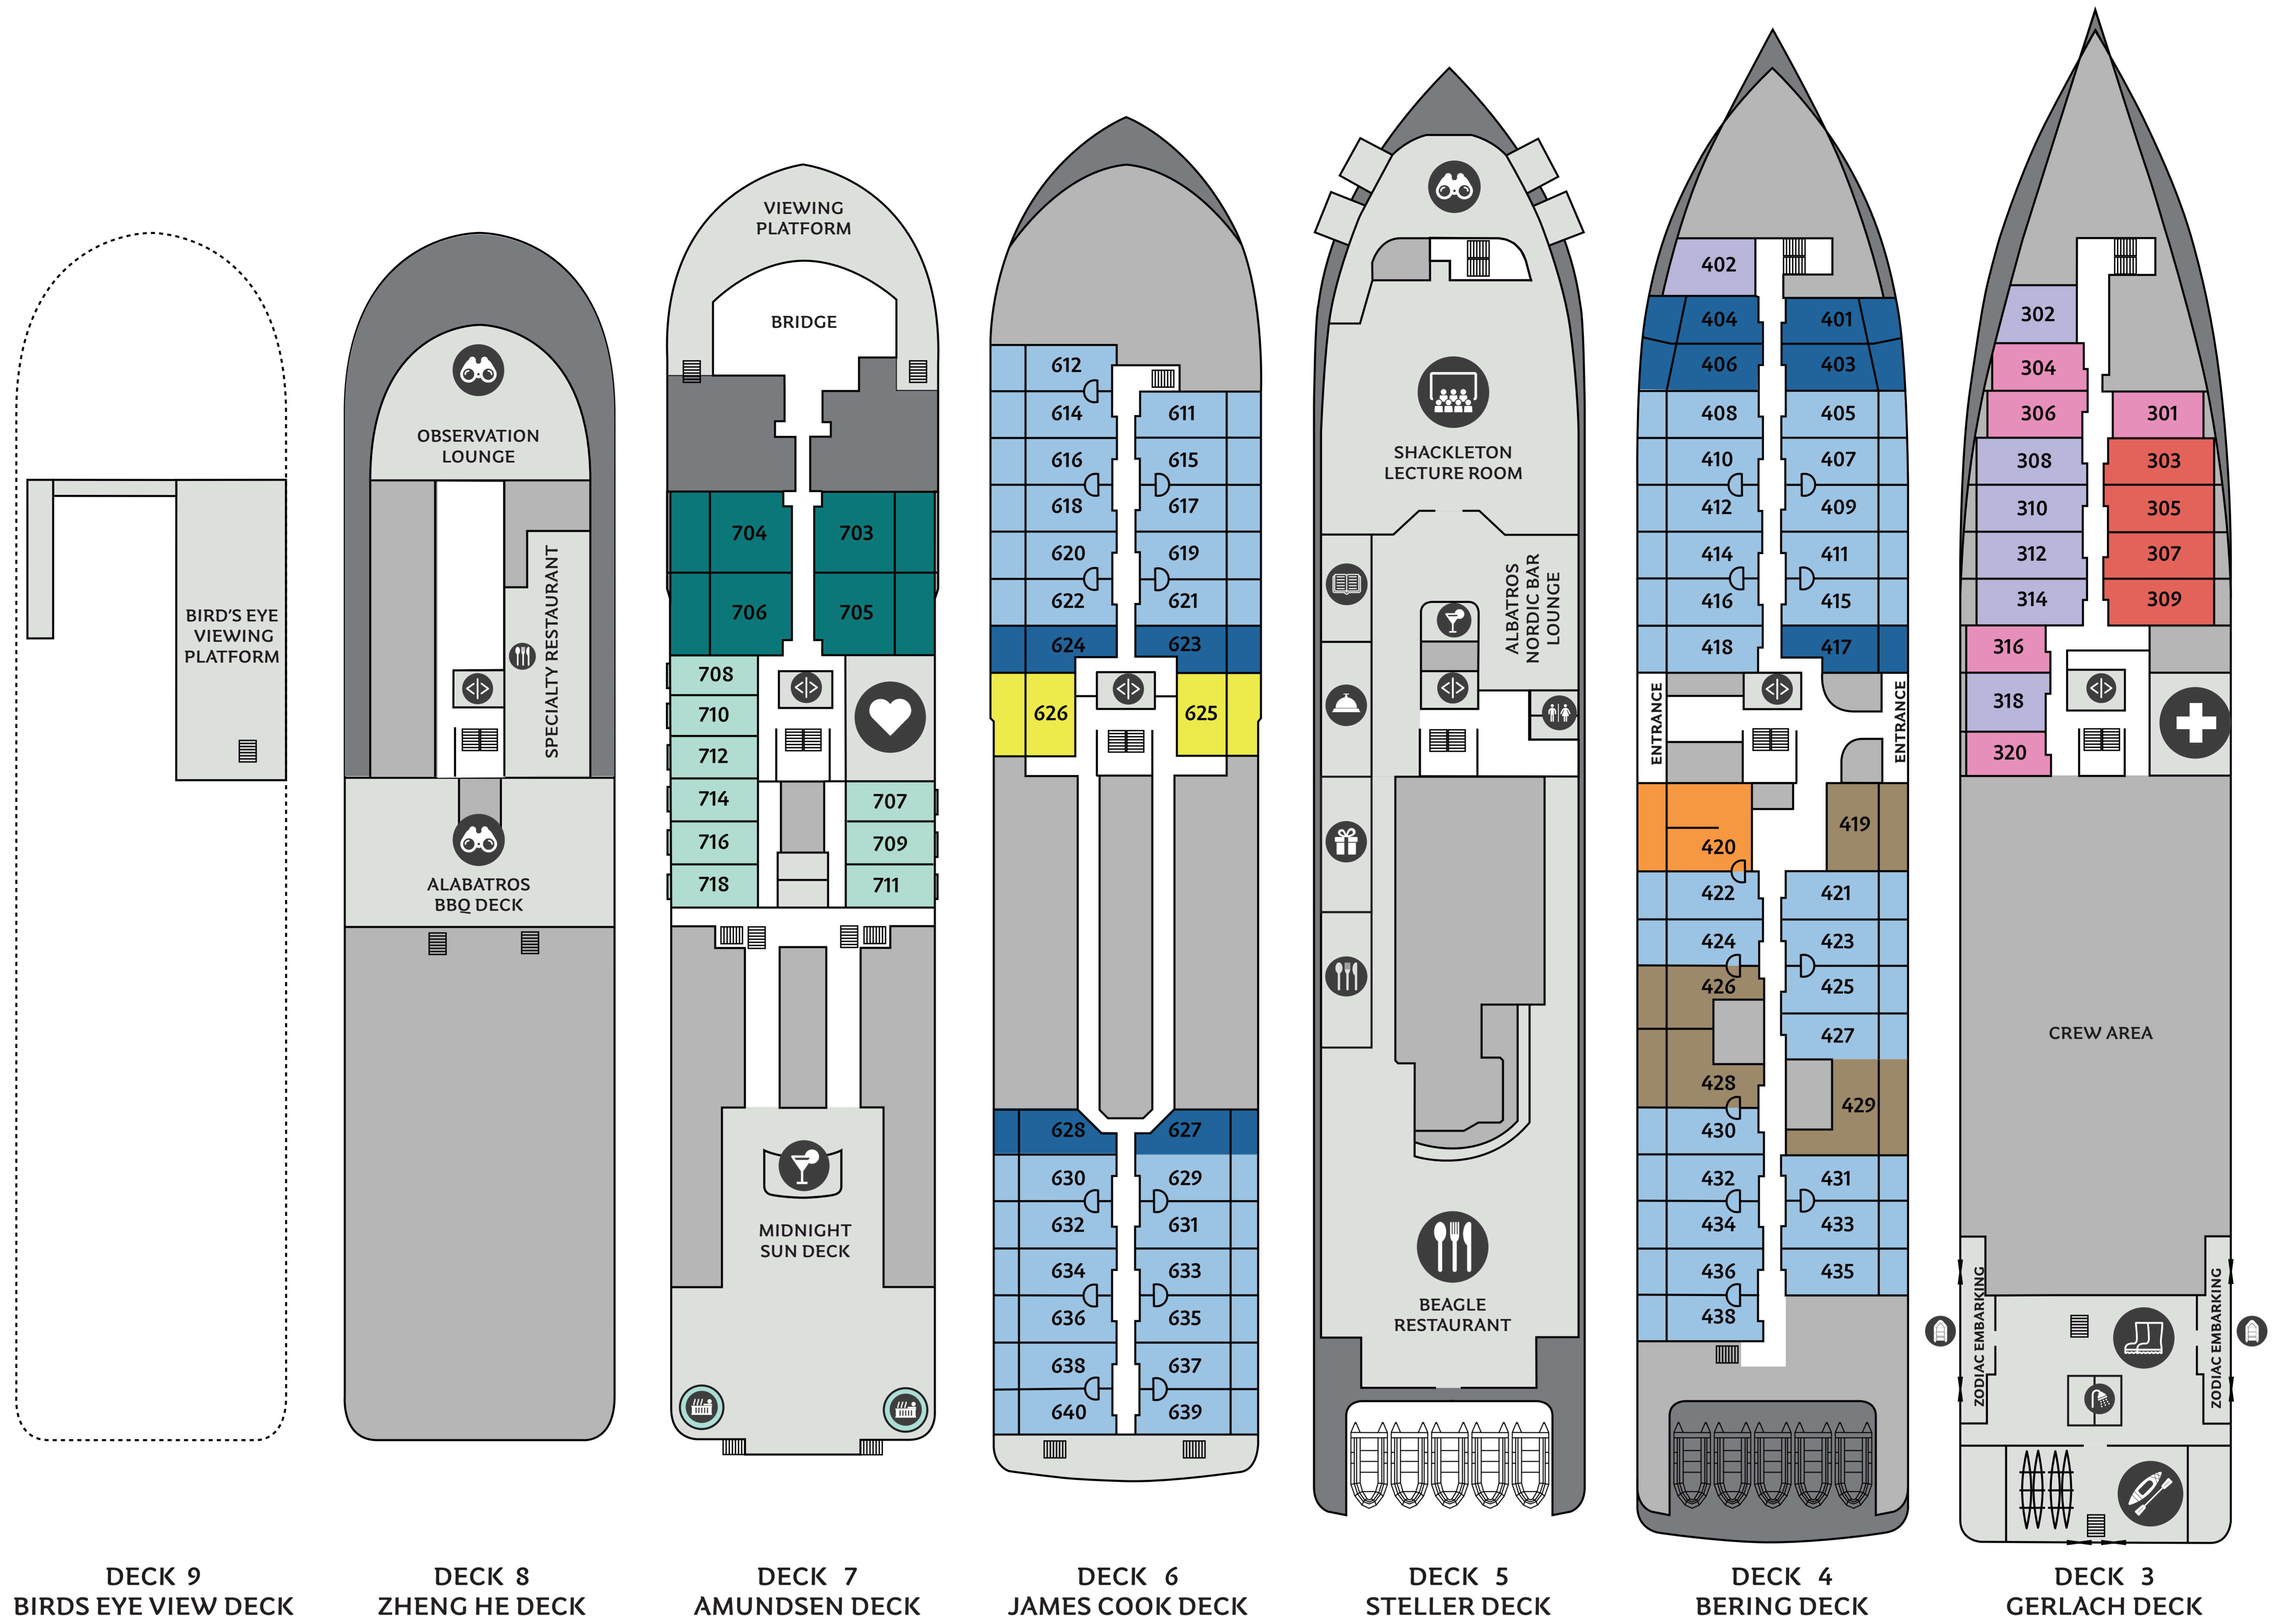

- Category PS, Premium Suite**
1 Cabin, Size 42 sqm incl. Balcony
- Category A, Junior Suite**
4 Cabins, Size 36 sqm incl. Balcony
- Category B, Balcony Suite**
2 Cabins, Size 26-32 sqm incl. Balcony
- Category C XL, Grand Balcony Stateroom**
4 Cabins, Size 25-30 sqm incl. Balcony
- Category C SP, Superior Balcony Stateroom**
48 Cabins, Size 22-25 sqm incl. Balcony
- Category C, Balcony Stateroom**
9 Cabins, Size 18-22 sqm incl. Balcony
- Category D, Porthole Stateroom**
7 Cabins, Size 13-22 sqm
- Category E, French Balcony C Stateroom**
9 Cabins, Size 14 sqm
- Category F, Triple Porthole Stateroom**
4 Cabins, Size 18-22 sqm
- Category G, Porthole Single Stateroom**
5 Cabins, Size 14 sqm

-  Restaurant
-  Knud Rasmussen Library
-  Fitness
-  Mudroom
-  Stairs
-  Bar
-  Albatros Ocean Boutique
-  Albatros Polar Spa
-  Zodiac embarking
-  Observation Area
-  Reception
-  Toilet
-  Kayak platform
-  Shackleton Lecture Room
-  Medical Clinic
-  Jacuzzi
-  Elevator

M/V OCEAN VICTORY DECK PLAN

CATEGORY PS
Premium Suite (1)
42 sqm, incl. Balcony

CATEGORY A
Junior Suite (4)
36 sqm, incl. Balcony

CATEGORY B
Balcony Suite (2)
26-32 sqm, incl. Balcony

CATEGORY C_{XL}
Grand Balcony Stateroom (4)
25-30 sqm, incl. Balcony

CATEGORY F
Triple Stateroom (4)
18-22 sqm, Porthole

CATEGORY G
Single Stateroom (5)
14 sqm, Porthole

- Restaurant
- Knud Rasmussen Library
- Fitness
- Mudroom
- Stairs
- Bar
- Albatros Ocean Boutique
- Albatros Polar Spa
- Zodiac embarking
- Observation Area
- Reception
- Toilet
- Kayak platform
- Shackleton Lecture Room
- Medical Clinic
- Jacuzzi
- Elevator