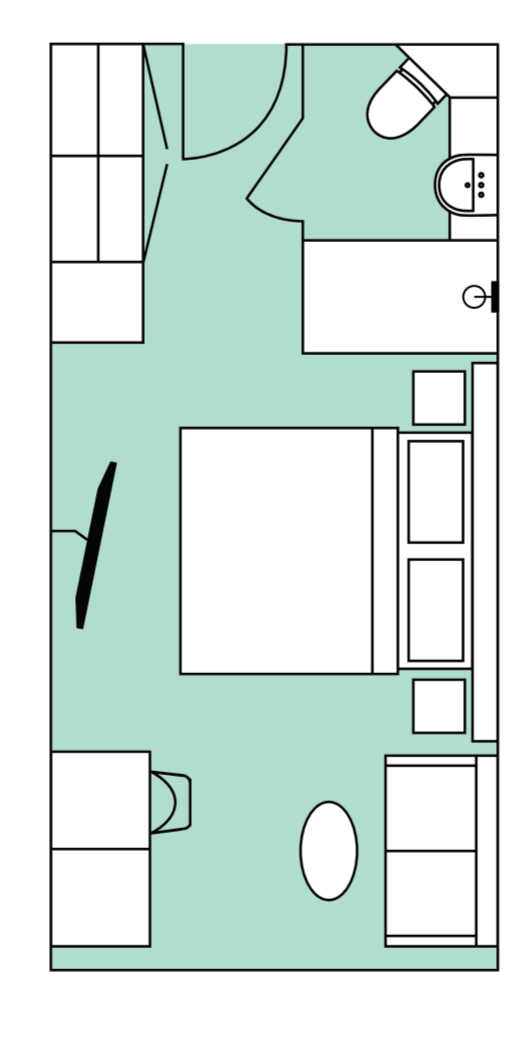

CATEGORY E
French Balcony Stateroom (9)
14 sqm, French Balcony