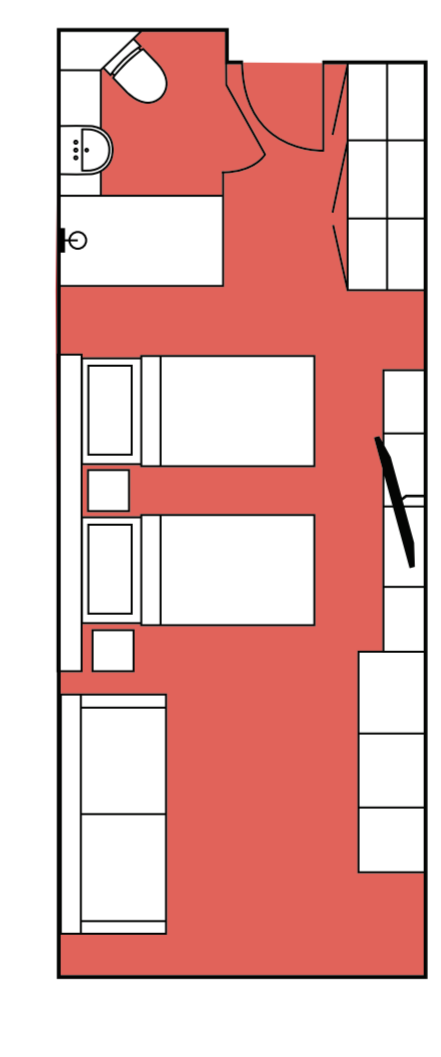

- Category PS, Premium Suite**
1 Cabin, Size 42 sqm incl. Balcony
- Category A, Junior Suite**
4 Cabins, Size 36 sqm incl. Balcony
- Category B, Balcony Suite**
2 Cabins, Size 26-32 sqm incl. Balcony
- Category C XL, Grand Balcony Stateroom**
4 Cabins, Size 25-30 sqm incl. Balcony
- Category C SP, Superior Balcony Stateroom**
48 Cabins, Size 22-25 sqm incl. Balcony
- Category C, Balcony Stateroom**
9 Cabins, Size 18-22 sqm incl. Balcony
- Category D, Porthole Stateroom**
7 Cabins, Size 13-22 sqm
- Category E, French Balcony C Stateroom**
9 Cabins, Size 14 sqm
- Category F, Triple Porthole Stateroom**
4 Cabins, Size 18-22 sqm
- Category G, Porthole Single Stateroom**
5 Cabins, Size 14 sqm

M/V OCEAN VICTORY DECK PLAN

CATEGORY PS
Premium Suite (1)
42 sqm, incl. Balcony

CATEGORY A
Junior Suite (4)
36 sqm, incl. Balcony

CATEGORY B
Balcony Suite (2)
26-32 sqm, incl. Balcony

CATEGORY C_{XL}
Grand Balcony Stateroom (4)
25-30 sqm, incl. Balcony

CATEGORY C_{SP}
Superior Balcony Stateroom (48)
22-25 sqm, incl. Balcony

CATEGORY C
Balcony Stateroom (9)
18-22 sqm, incl. Balcony

CATEGORY D
Albatros Stateroom (7)
13-22 sqm, Porthole

CATEGORY E
French Balcony Stateroom (9)
14 sqm, French Balcony

CATEGORY F
Triple Stateroom (4)
18-22 sqm, Porthole

CATEGORY G
Single Stateroom (5)
14 sqm, Porthole

- Restaurant
- Knud Rasmussen Library
- Fitness
- Mudroom
- Stairs
- Bar
- Albatros Ocean Boutique
- Albatros Polar Spa
- Zodiac embarking
- Observation Area
- Reception
- Toilet
- Kayak platform
- Shackleton Lecture Room
- Medical Clinic
- Jacuzzi
- Elevator