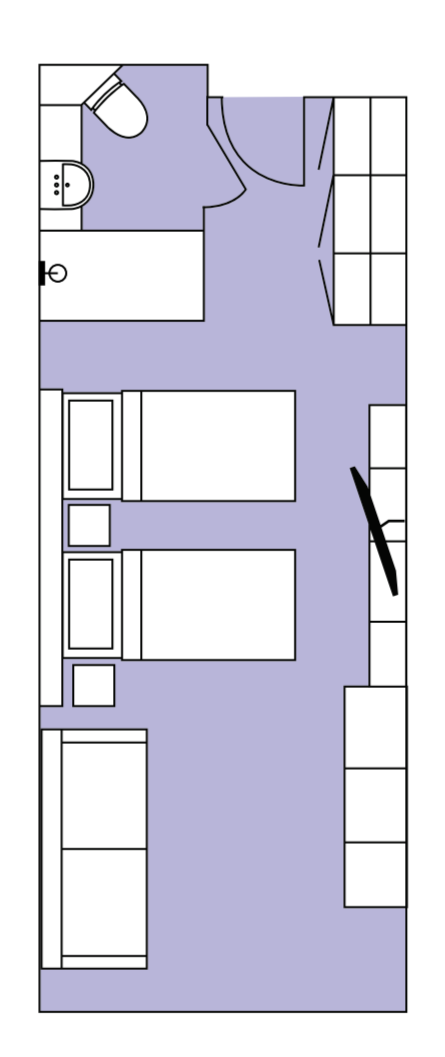

CATEGORY D
Albatros Stateroom (7)
13-22 sqm, Porthole