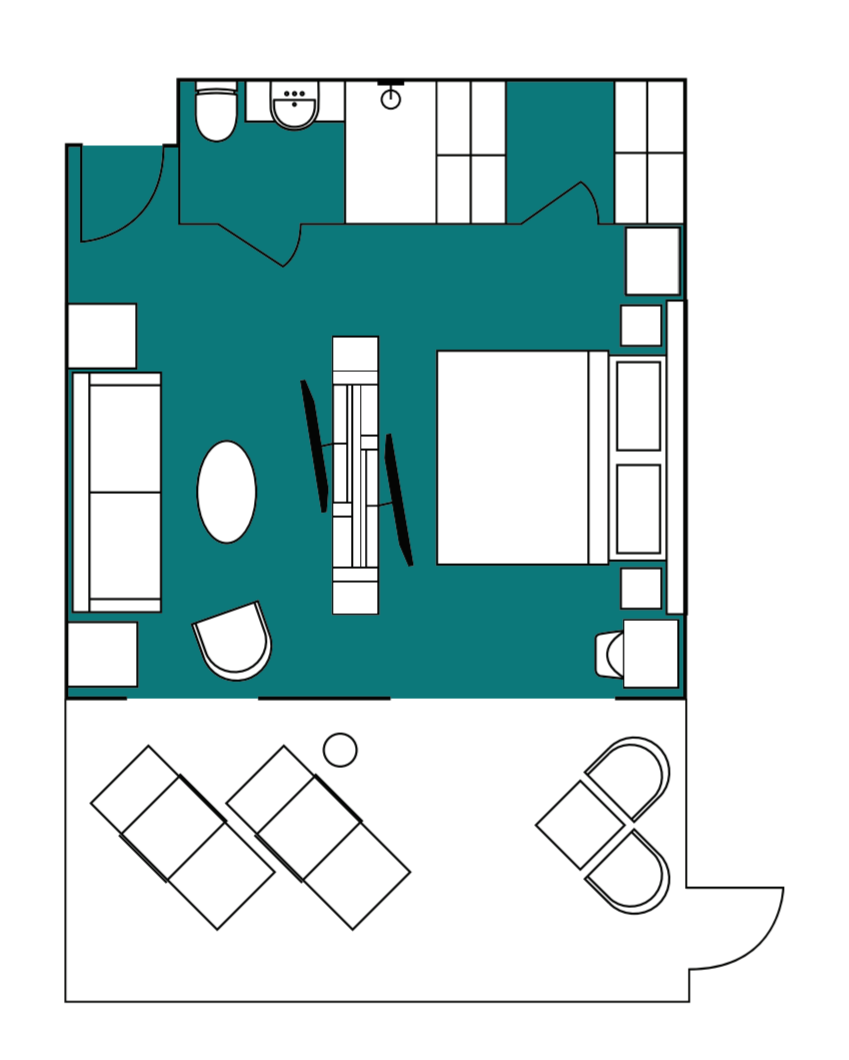

- Category PS, Premium Suite**
1 Cabin, Size 42 sqm incl. Balcony
- Category A, Junior Suite**
4 Cabins, Size 36 sqm incl. Balcony
- Category B, Balcony Suite**
2 Cabins, Size 26-32 sqm incl. Balcony
- Category C XL, Grand Balcony Stateroom**
4 Cabins, Size 25-30 sqm incl. Balcony
- Category C SP, Superior Balcony Stateroom**
48 Cabins, Size 22-25 sqm incl. Balcony
- Category C, Balcony Stateroom**
9 Cabins, Size 18-22 sqm incl. Balcony
- Category D, Porthole Stateroom**
7 Cabins, Size 13-22 sqm
- Category E, French Balcony C Stateroom**
9 Cabins, Size 14 sqm
- Category F, Triple Porthole Stateroom**
4 Cabins, Size 18-22 sqm
- Category G, Porthole Single Stateroom**
5 Cabins, Size 14 sqm

-  Restaurant
-  Knud Rasmussen Library
-  Fitness
-  Mudroom
-  Stairs
-  Bar
-  Albatros Ocean Boutique
-  Albatros Polar Spa
-  Zodiac embarking
-  Observation Area
-  Reception
-  Toilet
-  Kayak platform
-  Shackleton Lecture Room
-  Medical Clinic
-  Jacuzzi
-  Elevator

M/V OCEAN VICTORY DECK PLAN

CATEGORY PS
Premium Suite (1)
42 sqm, incl. Balcony

CATEGORY A
Junior Suite (4)
36 sqm, incl. Balcony

CATEGORY B
Balcony Suite (2)
26-32 sqm, incl. Balcony

CATEGORY C_{XL}
Grand Balcony Stateroom (4)
25-30 sqm, incl. Balcony

CATEGORY F
Triple Stateroom (4)
18-22 sqm, Porthole

CATEGORY G
Single Stateroom (5)
14 sqm, Porthole

- Restaurant
- Knud Rasmussen Library
- Fitness
- Mudroom
- Stairs
- Bar
- Albatros Ocean Boutique
- Albatros Polar Spa
- Zodiac embarking
- Observation Area
- Reception
- Toilet
- Kayak platform
- Shackleton Lecture Room
- Medical Clinic
- Jacuzzi
- Elevator