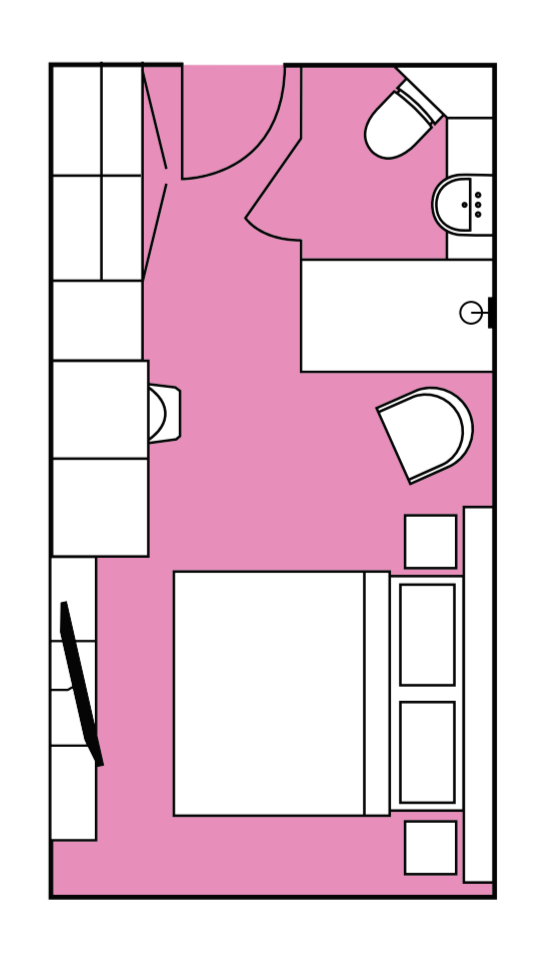

- Category PS, Premium Suite**
1 Cabin, Size 42 sqm incl. Balcony
- Category A, Junior Suite**
4 Cabins, Size 36 sqm incl. Balcony
- Category B, Balcony Suite**
2 Cabins, Size 26-32 sqm incl. Balcony
- Category C XL, Grand Balcony Stateroom**
4 Cabins, Size 25-30 sqm incl. Balcony
- Category C SP, Superior Balcony Stateroom**
48 Cabins, Size 22-25 sqm incl. Balcony
- Category C, Balcony Stateroom**
9 Cabins, Size 18-22 sqm incl. Balcony
- Category D, Porthole Stateroom**
7 Cabins, Size 13-22 sqm
- Category E, French Balcony C Stateroom**
9 Cabins, Size 14 sqm
- Category F, Triple Porthole Stateroom**
4 Cabins, Size 18-22 sqm
- Category G, Porthole Single Stateroom**
5 Cabins, Size 14 sqm

M/V OCEAN VICTORY DECK PLAN

CATEGORY PS
Premium Suite (1)
42 sqm, incl. Balcony

CATEGORY A
Junior Suite (4)
36 sqm, incl. Balcony

CATEGORY B
Balcony Suite (2)
26-32 sqm, incl. Balcony

CATEGORY C_{XL}
Grand Balcony Stateroom (4)
25-30 sqm, incl. Balcony

CATEGORY C_{SP}
Superior Balcony Stateroom (48)
22-25 sqm, incl. Balcony

CATEGORY C
Balcony Stateroom (9)
18-22 sqm, incl. Balcony

CATEGORY D
Albatros Stateroom (7)
13-22 sqm, Porthole

CATEGORY E
French Balcony Stateroom (9)
14 sqm, French Balcony

CATEGORY F
Triple Stateroom (4)
18-22 sqm, Porthole

CATEGORY G
Single Stateroom (5)
14 sqm, Porthole

- Restaurant
- Knud Rasmussen Library
- Fitness
- Mudroom
- Stairs
- Bar
- Albatros Ocean Boutique
- Albatros Polar Spa
- Zodiac embarking
- Observation Area
- Reception
- Toilet
- Kayak platform
- Shackleton Lecture Room
- Medical Clinic
- Jacuzzi
- Elevator