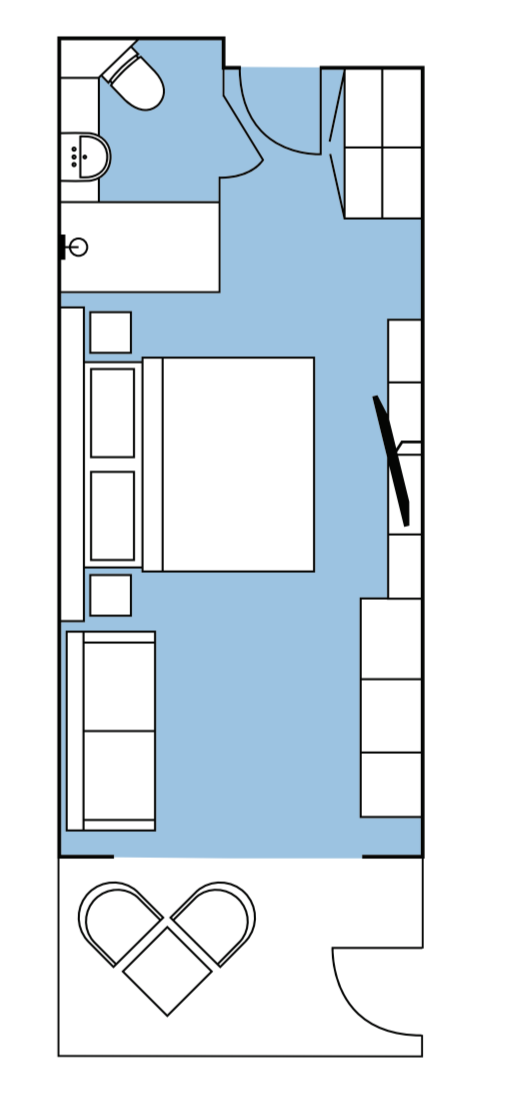

- Category PS, Premium Suite**
1 Cabin, Size 42 sqm incl. Balcony
- Category A, Junior Suite**
4 Cabins, Size 36 sqm incl. Balcony
- Category B, Balcony Suite**
2 Cabins, Size 26-32 sqm incl. Balcony
- Category C XL, Grand Balcony Stateroom**
4 Cabins, Size 25-30 sqm incl. Balcony
- Category C SP, Superior Balcony Stateroom**
48 Cabins, Size 22-25 sqm incl. Balcony
- Category C, Balcony Stateroom**
9 Cabins, Size 18-22 sqm incl. Balcony
- Category D, Porthole Stateroom**
7 Cabins, Size 13-22 sqm
- Category E, French Balcony C Stateroom**
9 Cabins, Size 14 sqm
- Category F, Triple Porthole Stateroom**
4 Cabins, Size 18-22 sqm
- Category G, Porthole Single Stateroom**
5 Cabins, Size 14 sqm

M/V OCEAN VICTORY DECK PLAN

CATEGORY PS
Premium Suite (1)
42 sqm, incl. Balcony

CATEGORY A
Junior Suite (4)
36 sqm, incl. Balcony

CATEGORY B
Balcony Suite (2)
26-32 sqm, incl. Balcony

CATEGORY C_{XL}
Grand Balcony Stateroom (4)
25-30 sqm, incl. Balcony

CATEGORY C_{SP}
Superior Balcony Stateroom (48)
22-25 sqm, incl. Balcony

CATEGORY C
Balcony Stateroom (9)
18-22 sqm, incl. Balcony

CATEGORY D
Albatros Stateroom (7)
13-22 sqm, Porthole

CATEGORY E
French Balcony Stateroom (9)
14 sqm, French Balcony

CATEGORY F
Triple Stateroom (4)
18-22 sqm, Porthole

CATEGORY G
Single Stateroom (5)
14 sqm, Porthole

- Restaurant
- Knud Rasmussen Library
- Fitness
- Mudroom
- Stairs
- Bar
- Albatros Ocean Boutique
- Albatros Polar Spa
- Zodiac embarking
- Observation Area
- Reception
- Toilet
- Kayak platform
- Shackleton Lecture Room
- Medical Clinic
- Jacuzzi
- Elevator