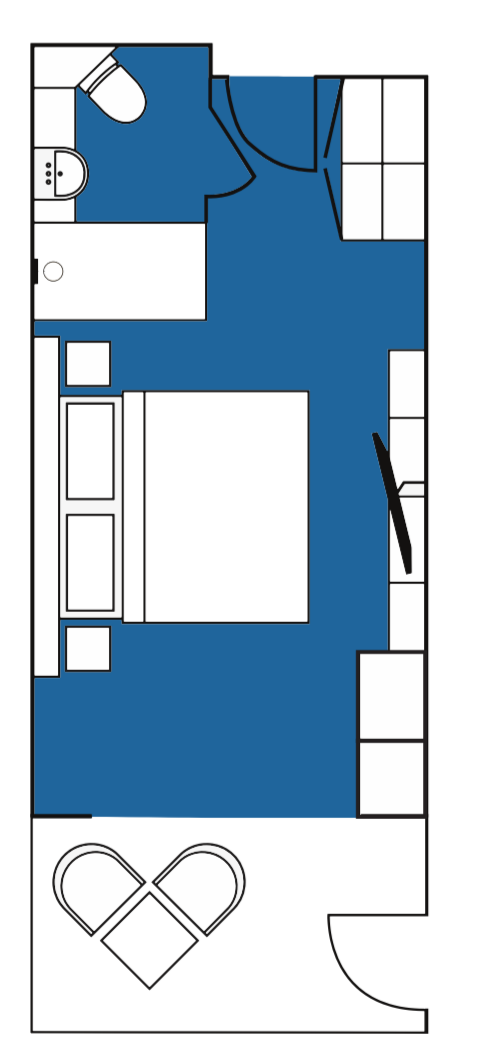

- Category PS, Premium Suite**
1 Cabin, Size 42 sqm incl. Balcony
- Category A, Junior Suite**
4 Cabins, Size 36 sqm incl. Balcony
- Category B, Balcony Suite**
2 Cabins, Size 26-32 sqm incl. Balcony
- Category C XL, Grand Balcony Stateroom**
4 Cabins, Size 25-30 sqm incl. Balcony
- Category C SP, Superior Balcony Stateroom**
48 Cabins, Size 22-25 sqm incl. Balcony
- Category C, Balcony Stateroom**
9 Cabins, Size 18-22 sqm incl. Balcony
- Category D, Porthole Stateroom**
7 Cabins, Size 13-22 sqm
- Category E, French Balcony C Stateroom**
9 Cabins, Size 14 sqm
- Category F, Triple Porthole Stateroom**
4 Cabins, Size 18-22 sqm
- Category G, Porthole Single Stateroom**
5 Cabins, Size 14 sqm

M/V OCEAN VICTORY DECK PLAN

CATEGORY PS
Premium Suite (1)
42 sqm, incl. Balcony

CATEGORY A
Junior Suite (4)
36 sqm, incl. Balcony

CATEGORY B
Balcony Suite (2)
26-32 sqm, incl. Balcony

CATEGORY C_{XL}
Grand Balcony Stateroom (4)
25-30 sqm, incl. Balcony

CATEGORY C_{SP}
Superior Balcony Stateroom (48)
22-25 sqm, incl. Balcony

CATEGORY C
Balcony Stateroom (9)
18-22 sqm, incl. Balcony

CATEGORY D
Albatros Stateroom (7)
13-22 sqm, Porthole

CATEGORY E
French Balcony Stateroom (9)
14 sqm, French Balcony

CATEGORY F
Triple Stateroom (4)
18-22 sqm, Porthole

CATEGORY G
Single Stateroom (5)
14 sqm, Porthole

- Restaurant
- Knud Rasmussen Library
- Fitness
- Mudroom
- Stairs
- Bar
- Albatros Ocean Boutique
- Albatros Polar Spa
- Zodiac embarking
- Observation Area
- Reception
- Toilet
- Kayak platform
- Shackleton Lecture Room
- Medical Clinic
- Jacuzzi
- Elevator