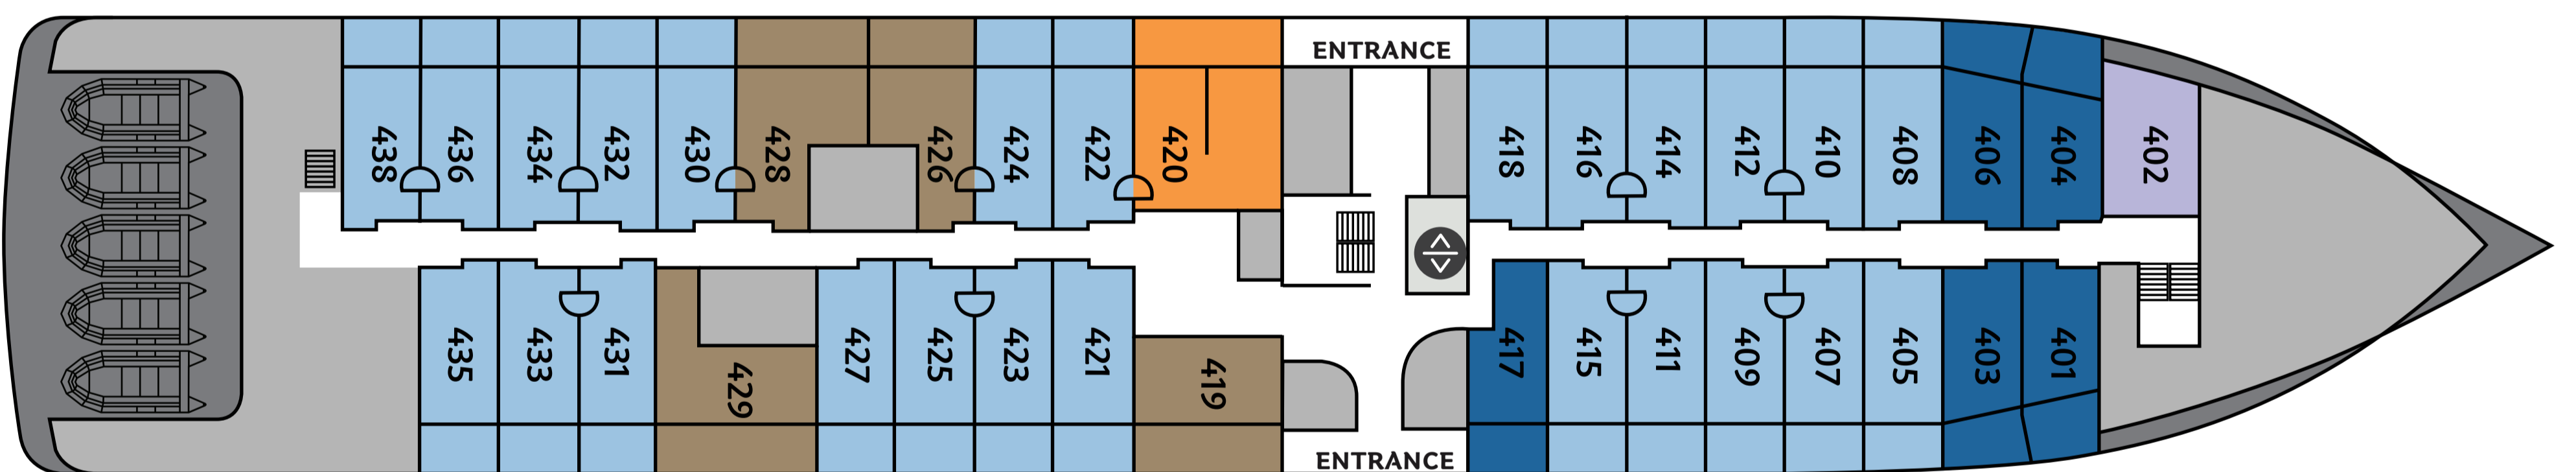

DECK 4 BERING DECK