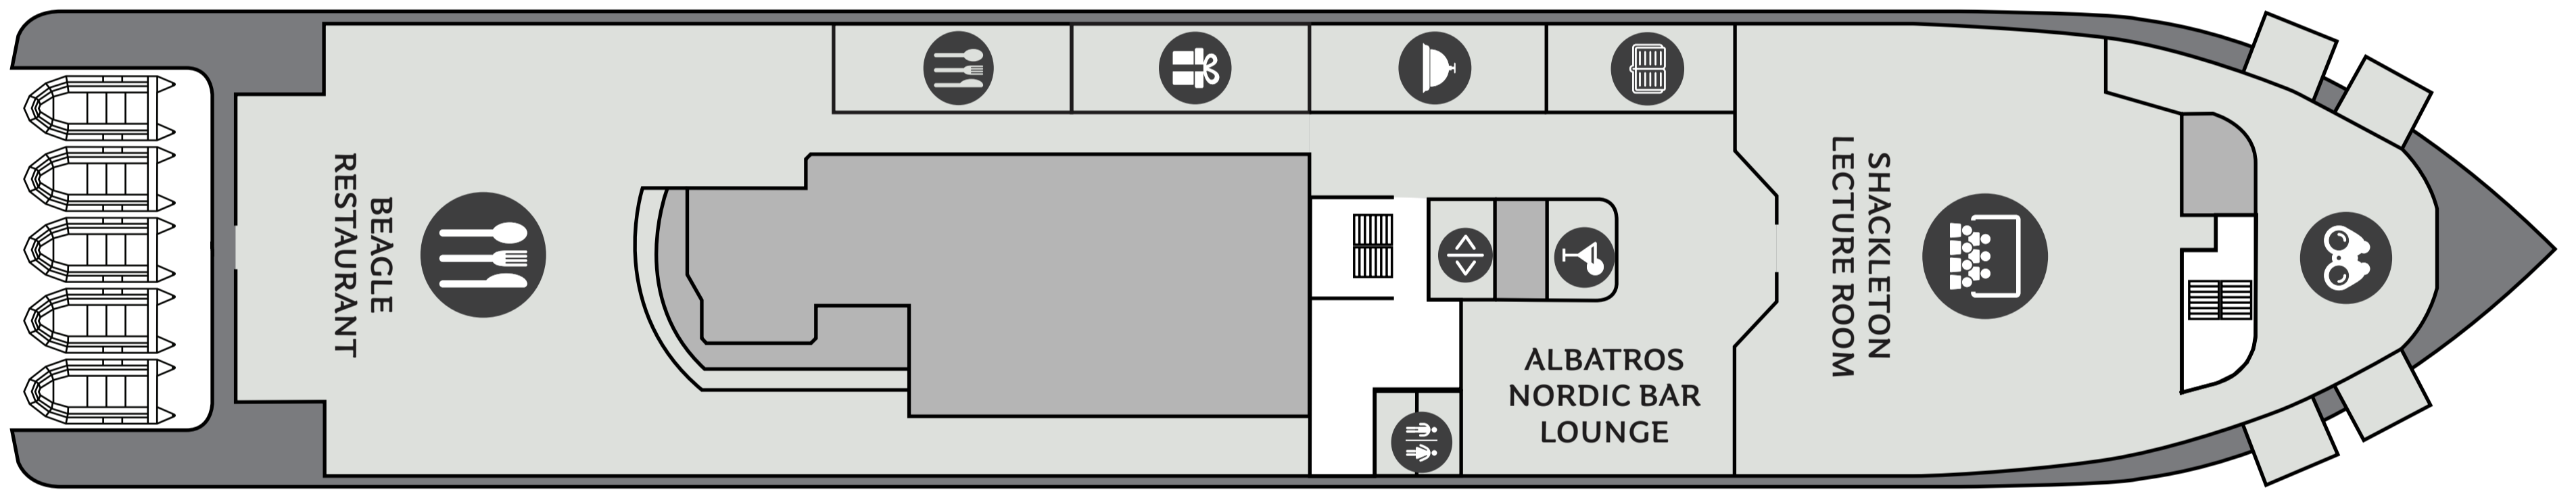

DECK 5 STELLER DECK