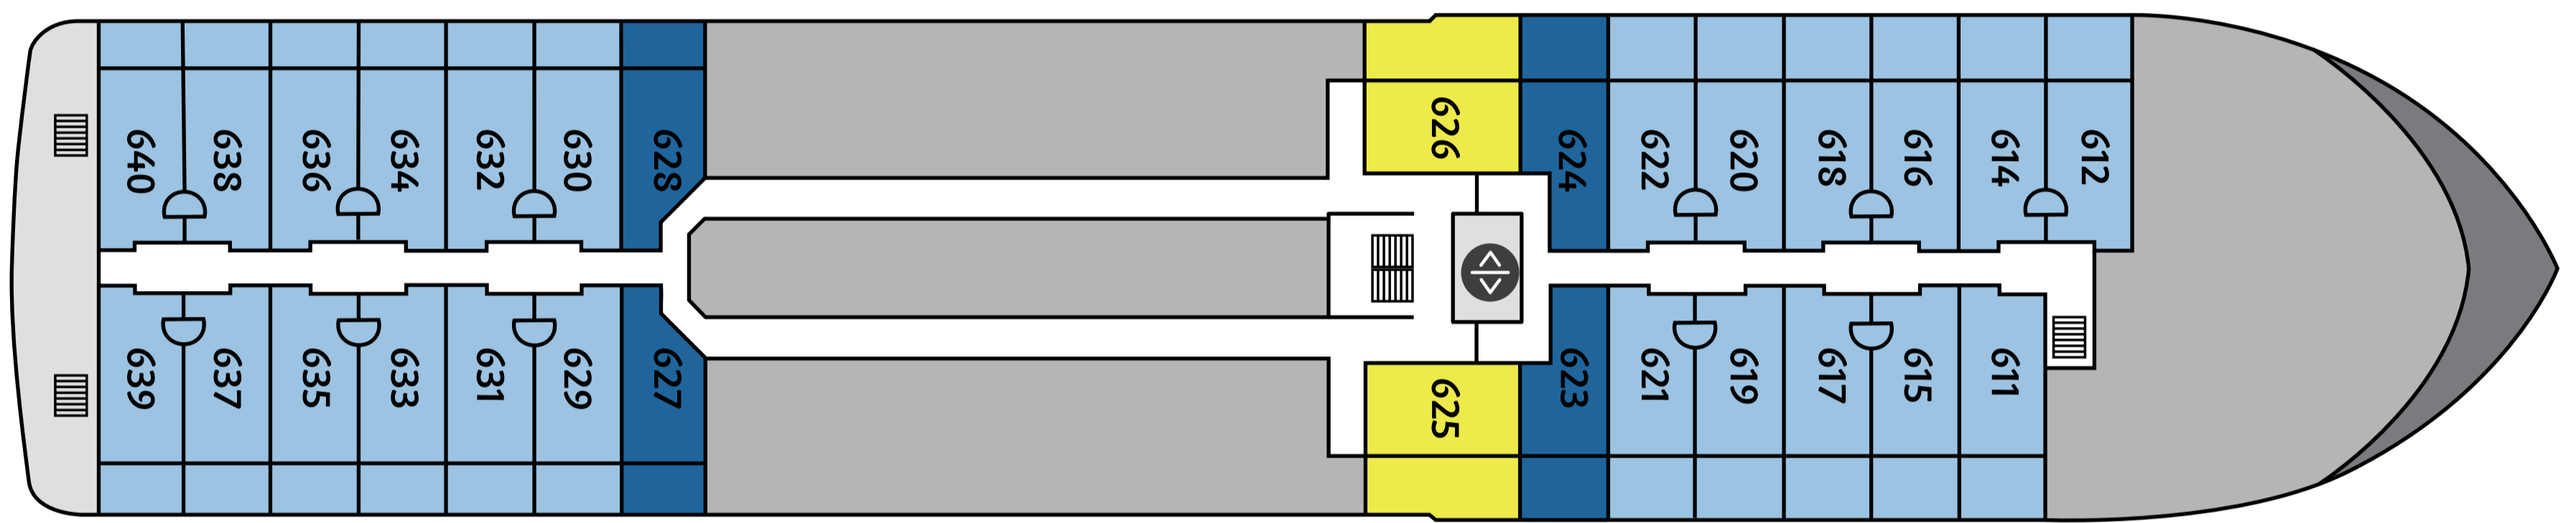

DECK 6 JAMES COOK DECK