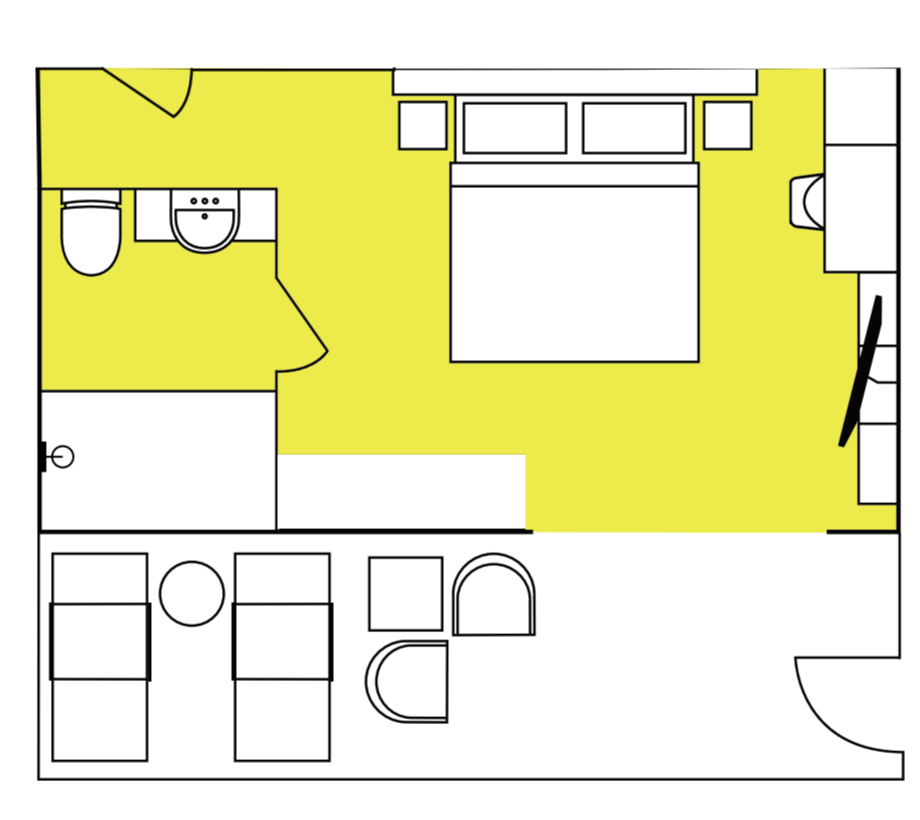

- Category PS, Premium Suite**
1 Cabin, Size 42 sqm incl. Balcony
- Category A, Junior Suite**
4 Cabins, Size 36 sqm incl. Balcony
- Category B, Balcony Suite**
2 Cabins, Size 26-32 sqm incl. Balcony
- Category C XL, Grand Balcony Stateroom**
4 Cabins, Size 25-30 sqm incl. Balcony
- Category C SP, Superior Balcony Stateroom**
48 Cabins, Size 22-25 sqm incl. Balcony
- Category C, Balcony Stateroom**
9 Cabins, Size 18-22 sqm incl. Balcony
- Category D, Porthole Stateroom**
7 Cabins, Size 13-22 sqm
- Category E, French Balcony C Stateroom**
9 Cabins, Size 14 sqm
- Category F, Triple Porthole Stateroom**
4 Cabins, Size 18-22 sqm
- Category G, Porthole Single Stateroom**
5 Cabins, Size 14 sqm

-  Restaurant
-  Knud Rasmussen Library
-  Fitness
-  Mudroom
-  Stairs
-  Bar
-  Albatros Ocean Boutique
-  Albatros Polar Spa
-  Zodiac embarking
-  Observation Area
-  Reception
-  Toilet
-  Kayak platform
-  Shackleton Lecture Room
-  Medical Clinic
-  Jacuzzi
-  Elevator

M/V OCEAN VICTORY DECK PLAN

CATEGORY PS
Premium Suite (1)
42 sqm, incl. Balcony

CATEGORY A
Junior Suite (4)
36 sqm, incl. Balcony

CATEGORY B
Balcony Suite (2)
26-32 sqm, incl. Balcony

CATEGORY C_{XL}
Grand Balcony Stateroom (4)
25-30 sqm, incl. Balcony

CATEGORY F
Triple Stateroom (4)
18-22 sqm, Porthole

CATEGORY G
Single Stateroom (5)
14 sqm, Porthole

- Restaurant
- Knud Rasmussen Library
- Fitness
- Mudroom
- Stairs
- Bar
- Albatros Ocean Boutique
- Albatros Polar Spa
- Zodiac embarking
- Observation Area
- Reception
- Toilet
- Kayak platform
- Shackleton Lecture Room
- Medical Clinic
- Jacuzzi
- Elevator