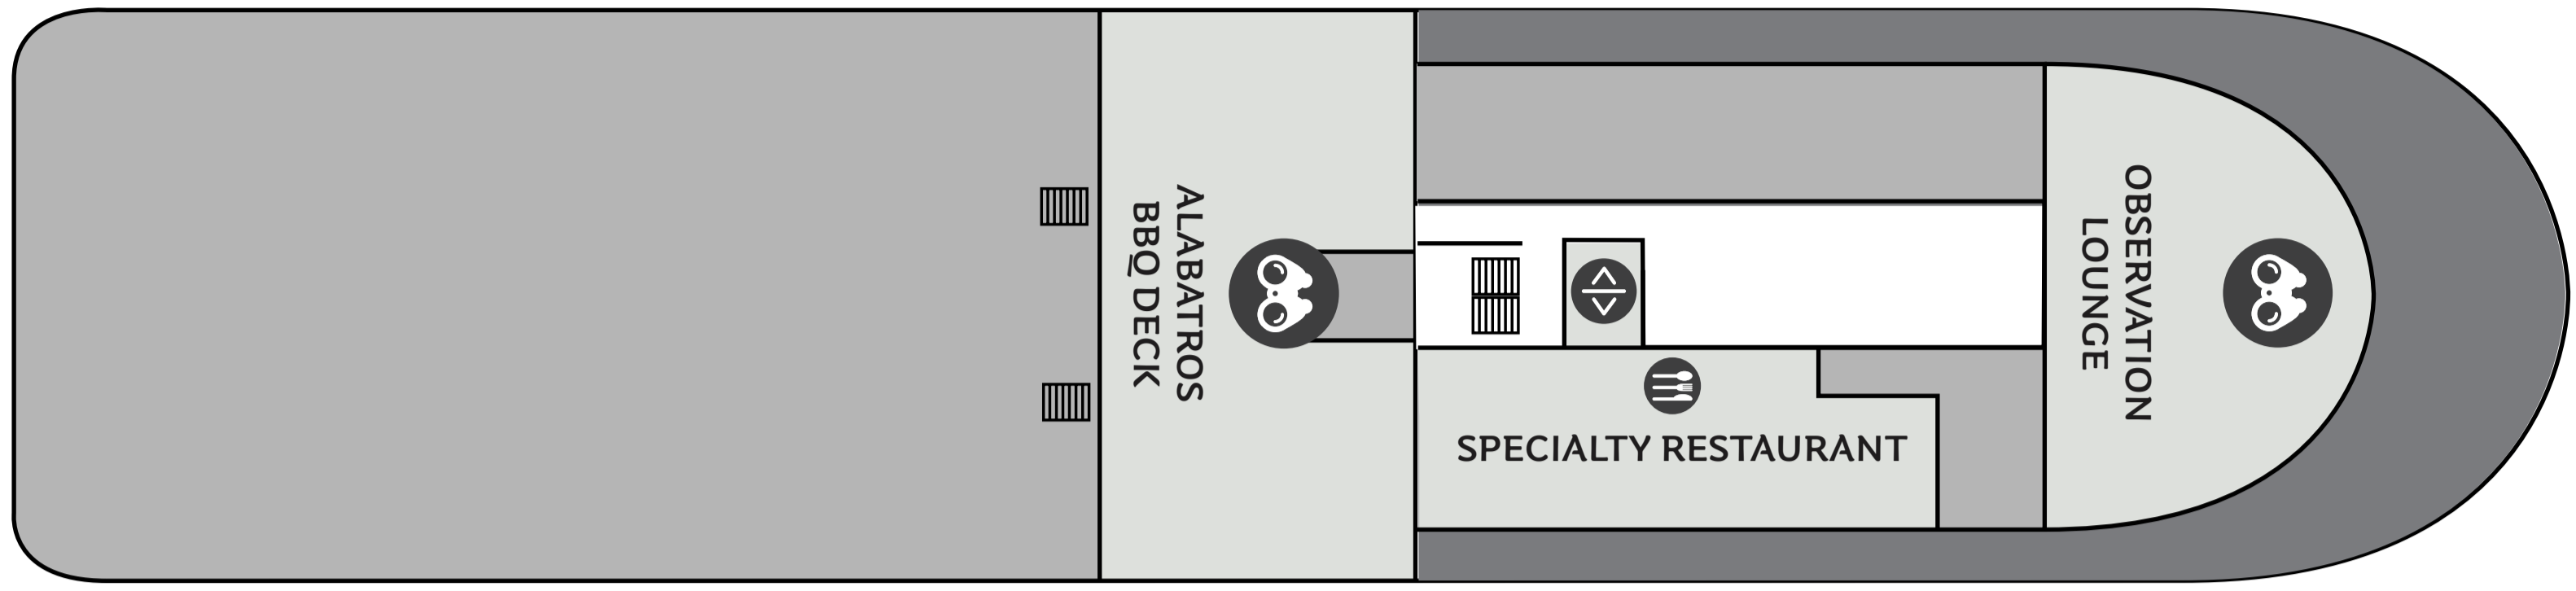

DECK 8 ZHENG HE DECK