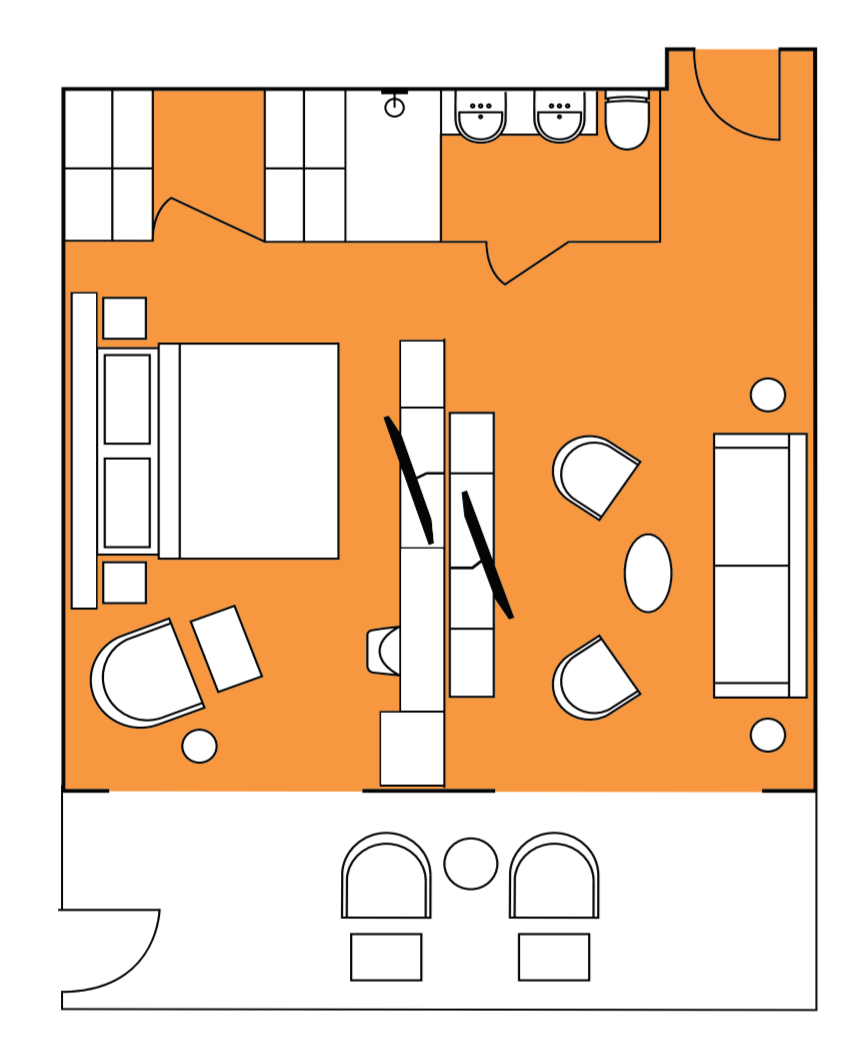

- Category PS, Premium Suite**
1 Cabin, Size 42 sqm incl. Balcony
- Category A, Junior Suite**
4 Cabins, Size 36 sqm incl. Balcony
- Category B, Balcony Suite**
2 Cabins, Size 26-32 sqm incl. Balcony
- Category C XL, Grand Balcony Stateroom**
4 Cabins, Size 25-30 sqm incl. Balcony
- Category C SP, Superior Balcony Stateroom**
48 Cabins, Size 22-25 sqm incl. Balcony
- Category C, Balcony Stateroom**
9 Cabins, Size 18-22 sqm incl. Balcony
- Category D, Porthole Stateroom**
7 Cabins, Size 13-22 sqm
- Category E, French Balcony C Stateroom**
9 Cabins, Size 14 sqm
- Category F, Triple Porthole Stateroom**
4 Cabins, Size 18-22 sqm
- Category G, Porthole Single Stateroom**
5 Cabins, Size 14 sqm

-  Restaurant
-  Knud Rasmussen Library
-  Fitness
-  Mudroom
-  Stairs
-  Bar
-  Albatros Ocean Boutique
-  Albatros Polar Spa
-  Zodiac embarking
-  Observation Area
-  Reception
-  Toilet
-  Kayak platform
-  Shackleton Lecture Room
-  Medical Clinic
-  Jacuzzi
-  Elevator

M/V OCEAN VICTORY DECK PLAN

CATEGORY PS
Premium Suite (1)
42 sqm, incl. Balcony

CATEGORY A
Junior Suite (4)
36 sqm, incl. Balcony

CATEGORY B
Balcony Suite (2)
26-32 sqm, incl. Balcony

CATEGORY C_{XL}
Grand Balcony Stateroom (4)
25-30 sqm, incl. Balcony

CATEGORY F
Triple Stateroom (4)
18-22 sqm, Porthole

CATEGORY G
Single Stateroom (5)
14 sqm, Porthole

- Restaurant
- Knud Rasmussen Library
- Fitness
- Mudroom
- Stairs
- Bar
- Albatros Ocean Boutique
- Albatros Polar Spa
- Zodiac embarking
- Observation Area
- Reception
- Toilet
- Kayak platform
- Shackleton Lecture Room
- Medical Clinic
- Jacuzzi
- Elevator