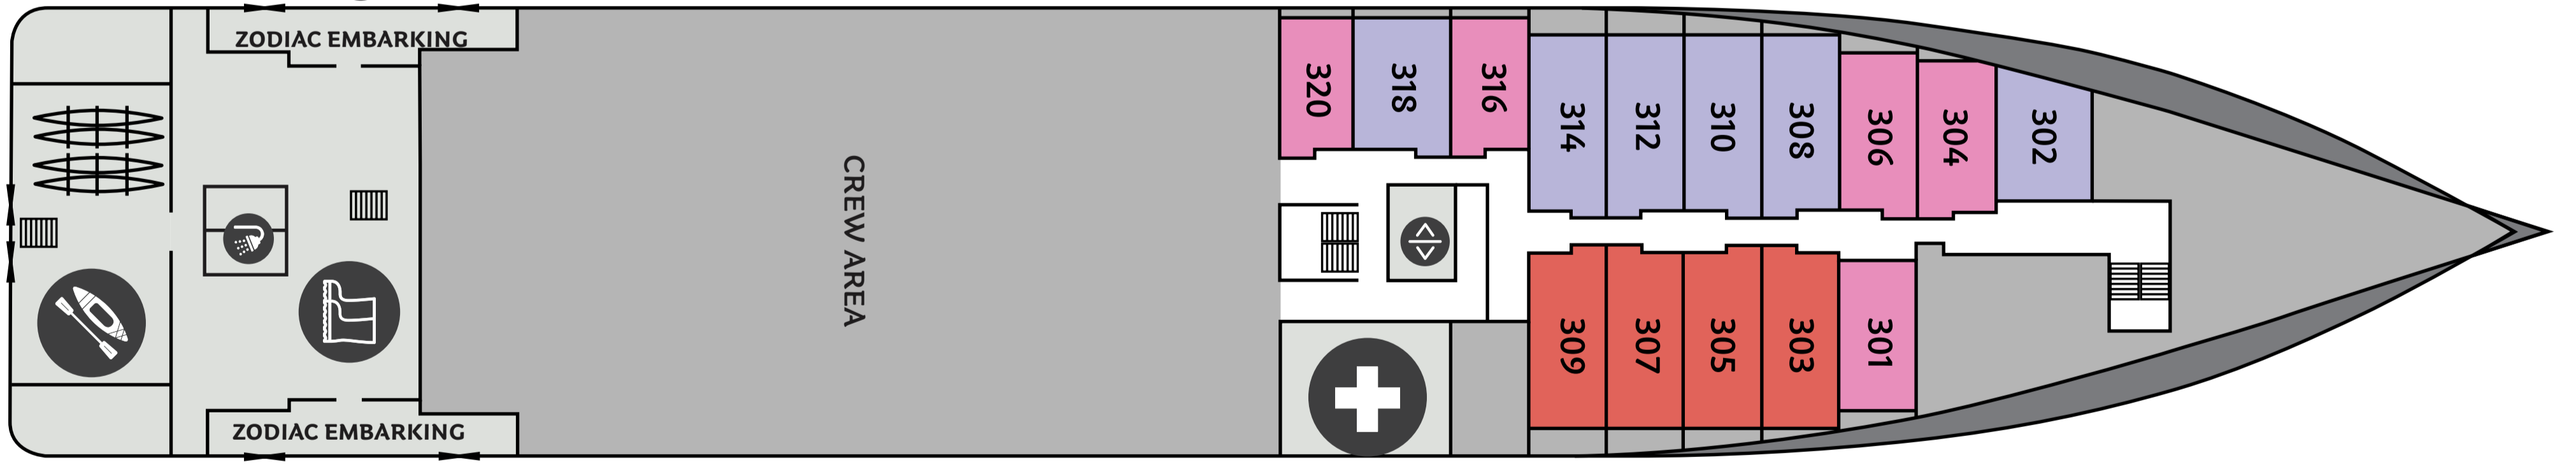

DECK 3 GERLACH DECK

- **Category PS, Premium Suite**
  1 Cabin, Size 42 sqm incl. Balcony
- **Category A, Junior Suite**
  4 Cabins, Size 36 sqm incl. Balcony
- **Category B, Balcony Suite**
  2 Cabins, Size 26-32 sqm incl. Balcony
- **Category C XL, Grand Balcony Stateroom**
  4 Cabins, Size 25-30 sqm incl. Balcony
- **Category C SP, Superior Balcony Stateroom**
  48 Cabins, Size 22-25 sqm incl. Balcony
- **Category C, Balcony Stateroom**
  9 Cabins, Size 18-22 sqm incl. Balcony
- **Category D, Porthole Stateroom**
  7 Cabins, Size 13-22 sqm
- **Category E, French Balcony C Stateroom**
  9 Cabins, Size 14 sqm
- **Category F, Triple Porthole Stateroom**
  4 Cabins, Size 18-22 sqm
- **Category G, Porthole Single Stateroom**
  5 Cabins, Size 14 sqm

- Restaurant
- Knud Rasmussen Library
- Fitness
- Mudroom
- Stairs
- Bar
- Albatros Ocean Boutique
- Albatros Polar Spa
- Zodiac embarking
- Observation Area
- Reception
- Toilet
- Kayak platform
- Shackleton Lecture Room
- Medical Clinic
- Jacuzzi
- Elevator