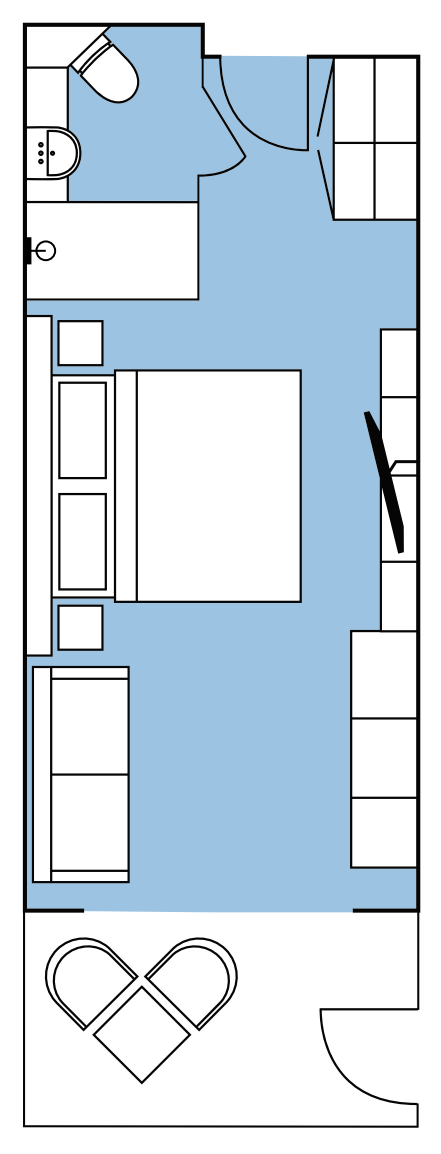

Category FS, Two-Bedroom Family Suite
1 Cabin, Size 50 sqm, French Balcony

Category B, Balcony Suite
2 Cabins, Size 30-32 sqm incl. Balcony

Category C, Balcony Stateroom
9 Cabins, Size 18-22 sqm incl. Balcony

CATEGORY FS
Brynhilde Suite
Two-Bedroom Family Suite (1)
50 sqm, French Balcony

CATEGORY PS
Freydis Suite
Premium Suite (1)
42 sqm, incl. Balcony

CATEGORY A
Junior Suite (4)
36-39 sqm, incl. Balcony

CATEGORY B
Balcony Suite (2)
30-32 sqm, incl. Balcony

CATEGORY C_{XL}
Grand Balcony Stateroom (4)
25-30 sqm, incl. Balcony

CATEGORY C_{SP}
Superior Balcony Stateroom (48)
22-25 sqm, incl. Balcony

CATEGORY C
Balcony Stateroom (9)
18-22 sqm, incl. Balcony

CATEGORY D
Porthole Stateroom (7)
13-22 sqm, Porthole

CATEGORY E
French Balcony Stateroom (6)
14 sqm, French Balcony

CATEGORY F
Triple Stateroom (4)
18-22 sqm, Porthole

CATEGORY G
Single Stateroom (6)
14 sqm, Porthole

- Restaurant
- Library
- Fitness
- Panorama Sauna
- Elevator
- Bar
- Albatros Ocean Boutique
- Albatros Polar Spa
- Mudroom
- Stairs
- Observation Area
- Reception
- Toilet
- Zodiac embarking
- Lecture Room
- Medical Clinic
- Jacuzzi
- Kayak platform