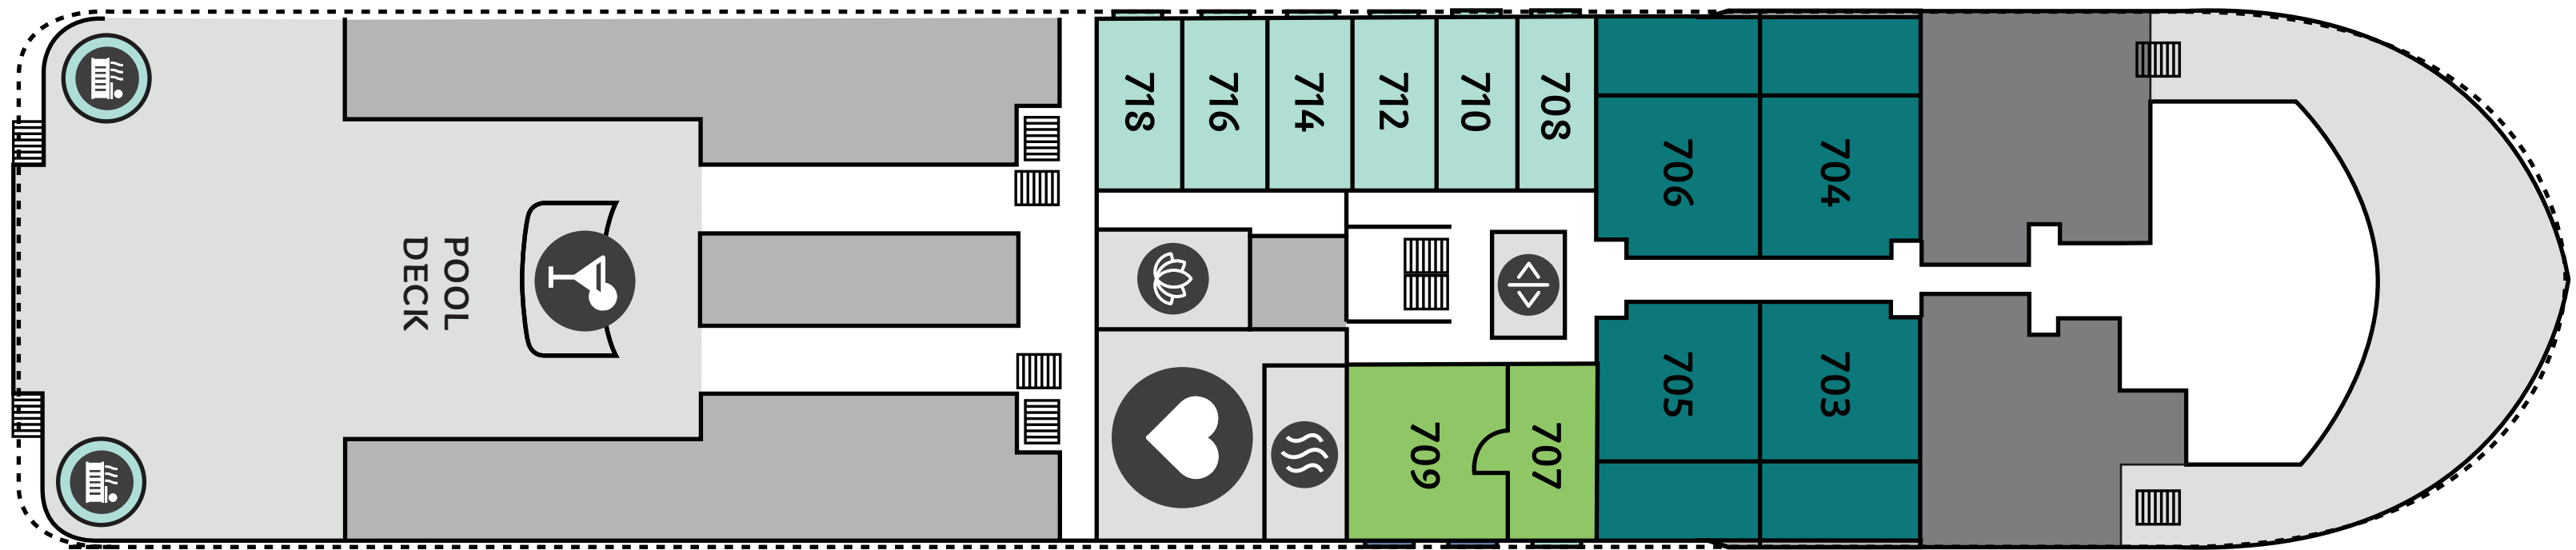

DECK 7 GUDRID THORBJARNARDÓTTIR DECK