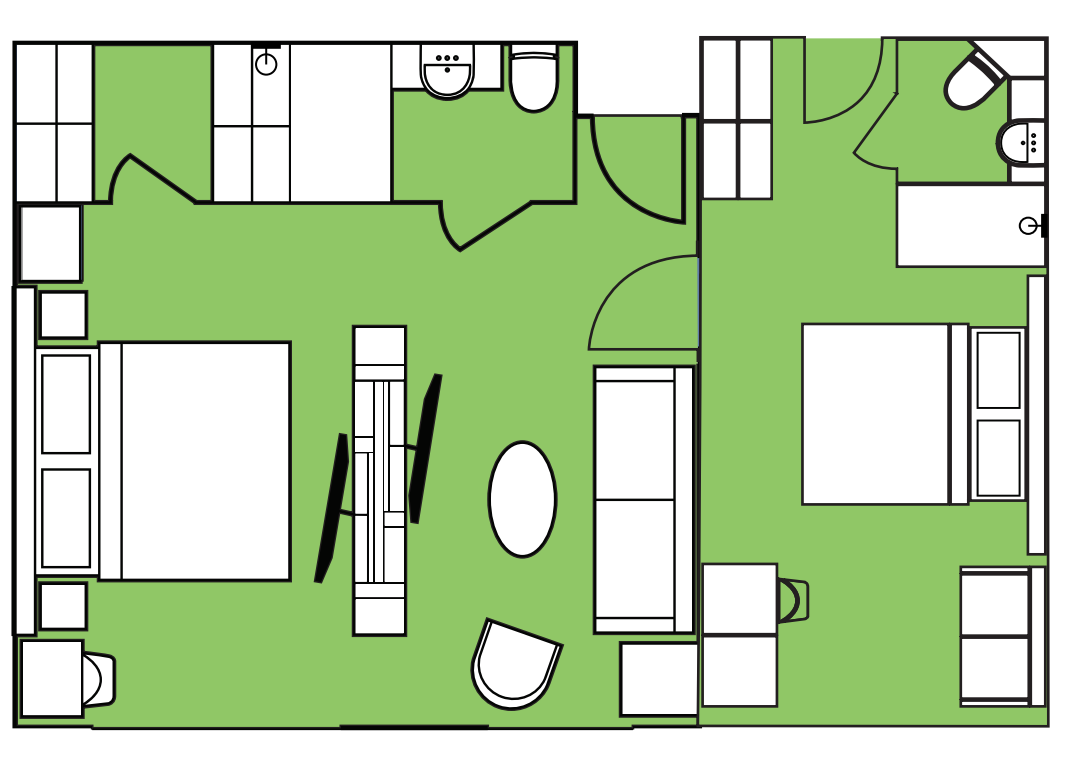

DECK 9 SØREN RASMUSSEN DECK   DECK 8 ARNARULUNGUAG DECK   DECK 7 GUDRID THORBJARNARDÓTTIR DECK   DECK 6 HANNA RESVOLL DECK   DECK 5 SASSUMA ARNAA DECK   DECK 4 AMELIA EARHART DECK   DECK 3 LOIS JONES DECK

CATEGORY FS
Brynhilde Suite
Two-Bedroom Family Suite (1)
50 sqm, French Balcony