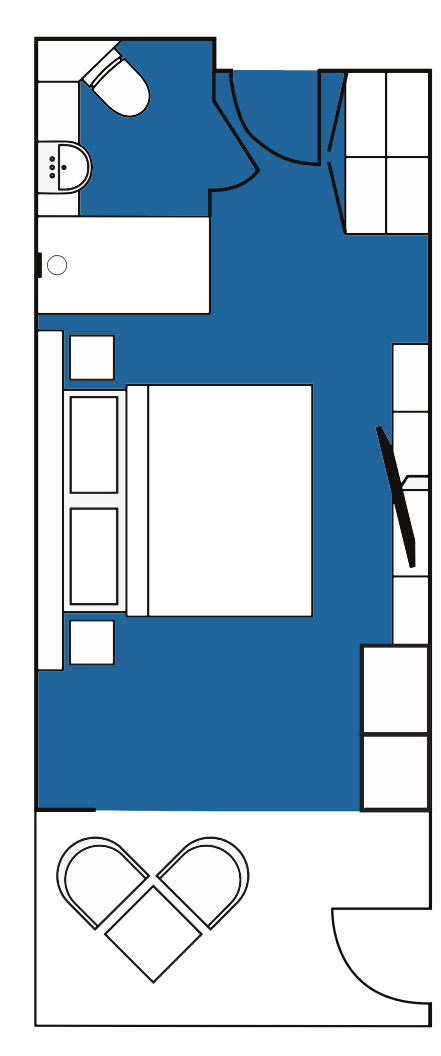

Category FS, Two-Bedroom Family Suite
1 Cabin, Size 50 sqm, French Balcony

Category B, Balcony Suite
2 Cabins, Size 30-32 sqm incl. Balcony

Category C, Balcony Stateroom
9 Cabins, Size 18-22 sqm incl. Balcony

Category F, Porthole Triple Stateroom
4 Cabins, Size 18-22 sqm

Category PS, Premium Suite
1 Cabin, Size 42 sqm incl. Balcony

Cat. C XL, Grand Balcony Stateroom
4 Cabins, Size 25-30 sqm incl. Balcony

Category D, Porthole Stateroom
7 Cabins, Size 13-22 sqm

CATEGORY FS
Brynhilde Suite
Two-Bedroom Family Suite (1)
50 sqm, French Balcony

CATEGORY PS
Freydis Suite
Premium Suite (1)
42 sqm, incl. Balcony

CATEGORY A
Junior Suite (4)
36-39 sqm, incl. Balcony

CATEGORY B
Balcony Suite (2)
30-32 sqm, incl. Balcony

CATEGORY C_{XL}
Grand Balcony Stateroom (4)
25-30 sqm, incl. Balcony

CATEGORY C_{SP}
Superior Balcony Stateroom (48)
22-25 sqm, incl. Balcony

CATEGORY C
Balcony Stateroom (9)
18-22 sqm, incl. Balcony

CATEGORY D
Porthole Stateroom (7)
13-22 sqm, Porthole