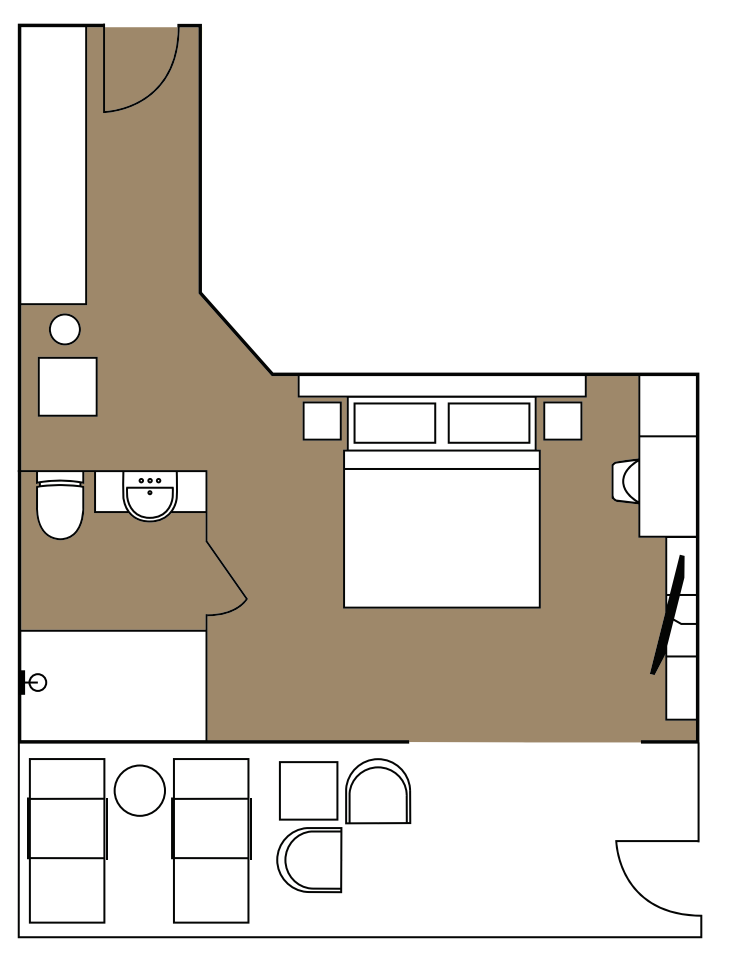

CATEGORY FS
Brynhilde Suite
Two-Bedroom Family Suite (1)
50 sqm, French Balcony

CATEGORY PS
Freydis Suite
Premium Suite (1)
42 sqm, incl. Balcony

CATEGORY A
Junior Suite (4)
36-39 sqm, incl. Balcony

CATEGORY B
Balcony Suite (2)
30-32 sqm, incl. Balcony

CATEGORY C_{XL}
Grand Balcony Stateroom (4)
25-30 sqm, incl. Balcony

CATEGORY C_{SP}
Superior Balcony Stateroom (48)
22-25 sqm, incl. Balcony

CATEGORY C
Balcony Stateroom (9)
18-22 sqm, incl. Balcony

CATEGORY D
Porthole Stateroom (7)
13-22 sqm, Porthole

CATEGORY E
French Balcony Stateroom (6)
14 sqm, French Balcony

CATEGORY F
Triple Stateroom (4)
18-22 sqm, Porthole

CATEGORY G
Single Stateroom (6)
14 sqm, Porthole

- Restaurant
- Library
- Fitness
- Panorama Sauna
- Elevator
- Bar
- Albatros Ocean Boutique
- Albatros Polar Spa
- Mudroom
- Stairs
- Observation Area
- Reception
- Toilet
- Zodiac embarking
- Lecture Room
- Medical Clinic
- Jacuzzi
- Kayak platform