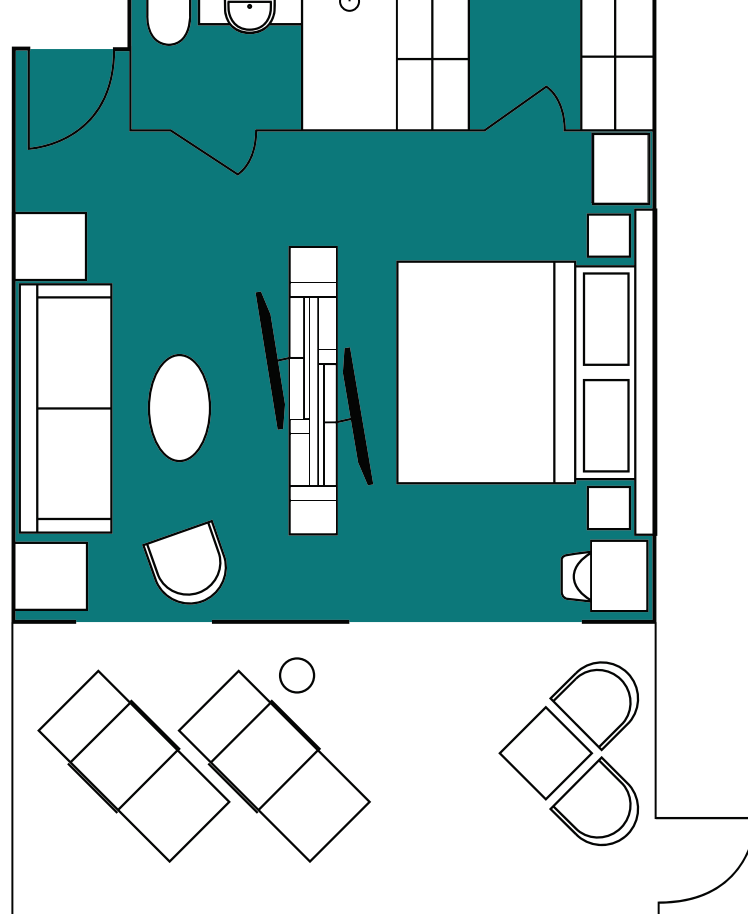

Category F, Porthole Triple Stateroom
4 Cabins, Size 18-22 sqm

Category PS, Premium Suite
1 Cabin, Size 42 sqm incl. Balcony

Cat. C XL, Grand Balcony Stateroom
4 Cabins, Size 25-30 sqm incl. Balcony

Category D, Porthole Stateroom
7 Cabins, Size 13-22 sqm

Category G, Porthole Single Stateroom
6 Cabins, Size 14 sqm

Category A, Junior Suite
4 Cabins, Size 36-39 sqm incl. Balcony

Cat. C SP, Superior Balcony Stateroom
48 Cabins, Size 22-25 sqm incl. Balcony

Category E, French Balcony Stateroom
6 Cabins, Size 14 sqm

CATEGORY FS
Brynhilde Suite
Two-Bedroom Family Suite (1)
50 sqm, French Balcony

CATEGORY PS
Freydis Suite
Premium Suite (1)
42 sqm, incl. Balcony

CATEGORY A
Junior Suite (4)
36-39 sqm, incl. Balcony

CATEGORY B
Balcony Suite (2)
30-32 sqm, incl. Balcony

CATEGORY C_{XL}
Grand Balcony Stateroom (4)
25-30 sqm, incl. Balcony

CATEGORY C_{SP}
Superior Balcony Stateroom (48)
22-25 sqm, incl. Balcony

CATEGORY C
Balcony Stateroom (9)
18-22 sqm, incl. Balcony

CATEGORY D
Porthole Stateroom (7)
13-22 sqm, Porthole