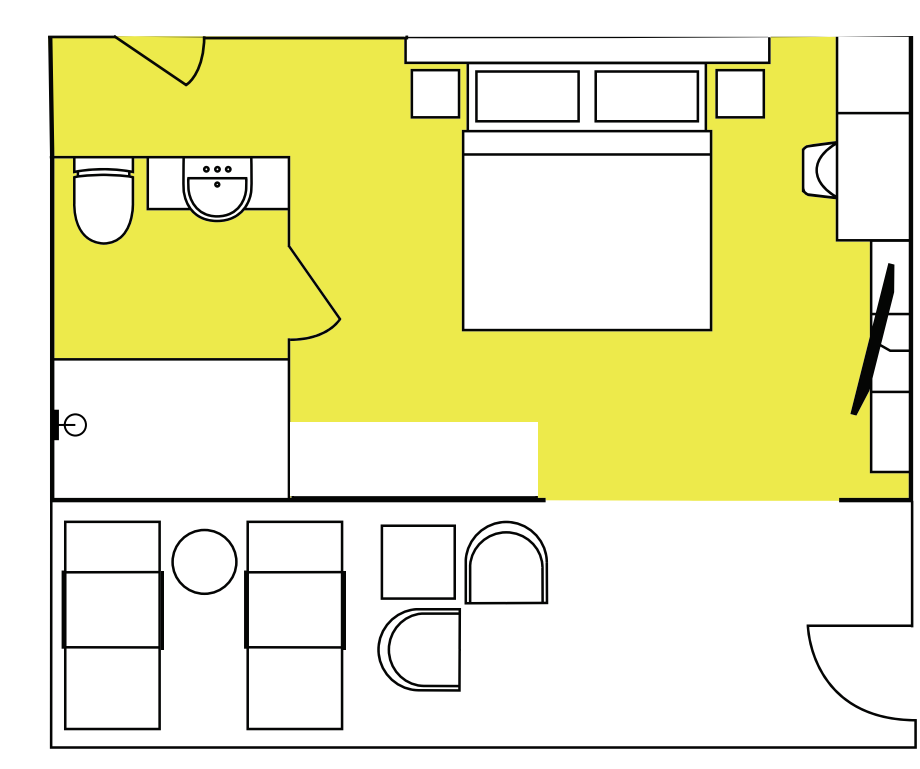

Category G, Porthole Single Stateroom
6 Cabins, Size 14 sqm

Category A, Junior Suite
4 Cabins, Size 36-39 sqm incl. Balcony

Cat. C SP, Superior Balcony Stateroom
48 Cabins, Size 22-25 sqm incl. Balcony

Category E, French Balcony Stateroom
6 Cabins, Size 14 sqm

CATEGORY FS
Brynhilde Suite
Two-Bedroom Family Suite (1)
50 sqm, French Balcony

CATEGORY PS
Freydis Suite
Premium Suite (1)
42 sqm, incl. Balcony

CATEGORY A
Junior Suite (4)
36-39 sqm, incl. Balcony

CATEGORY B
Balcony Suite (2)
30-32 sqm, incl. Balcony