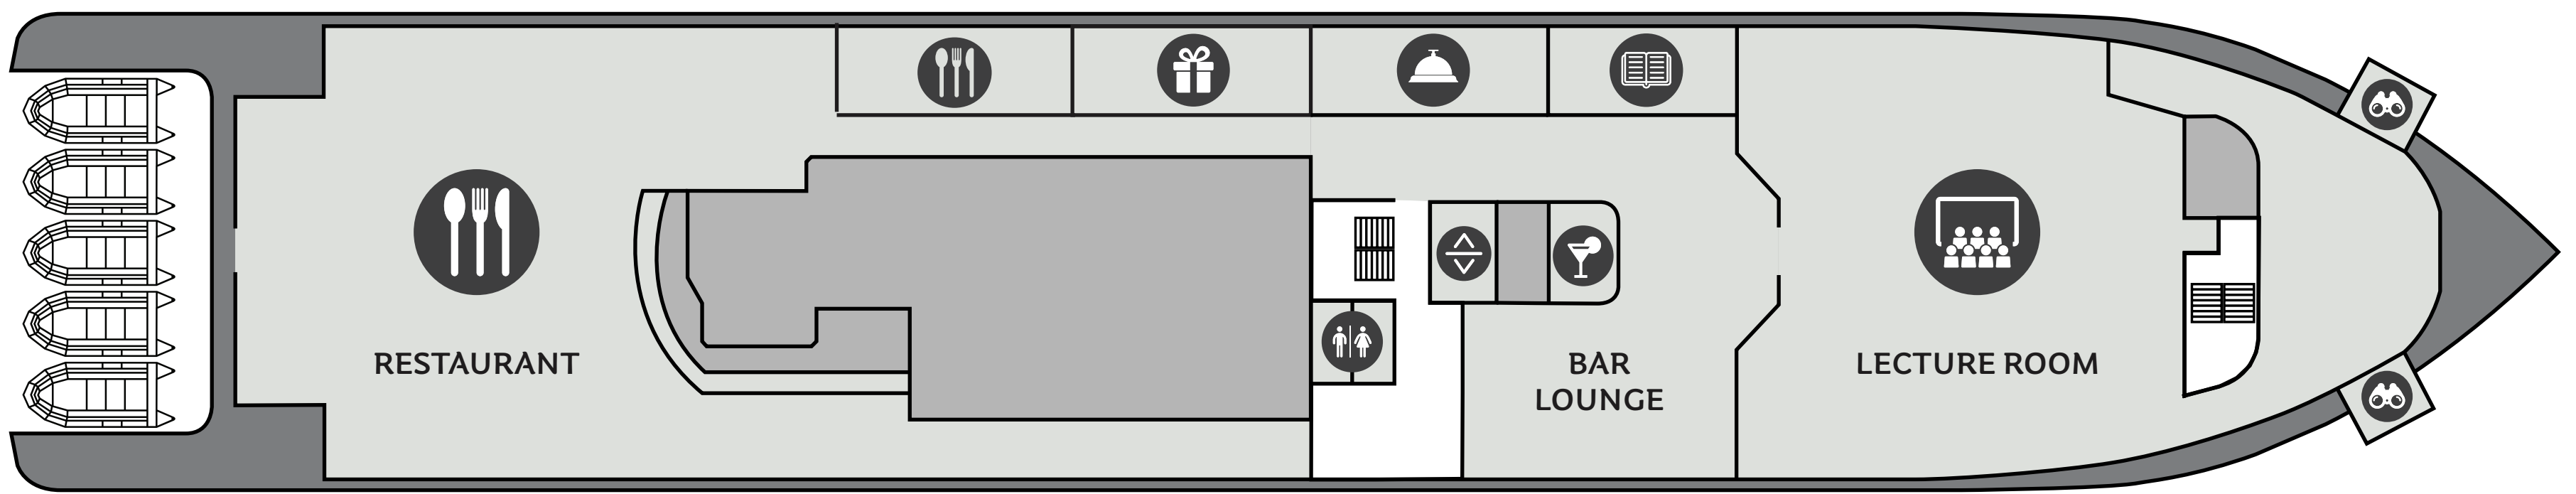

DECK 5 SASSUMA ARNAA DECK