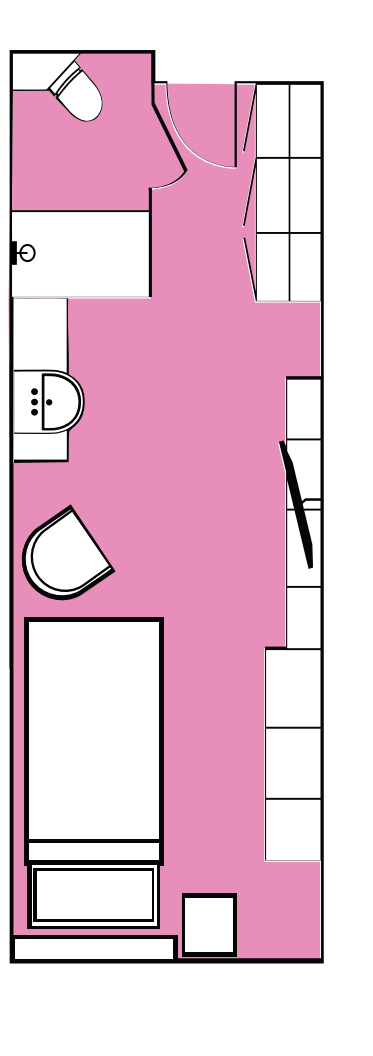

Category FS, Two-Bedroom Family Suite
1 Cabin, Size 50 sqm, French Balcony

Category B, Balcony Suite
2 Cabins, Size 30-32 sqm incl. Balcony

Category C, Balcony Stateroom
9 Cabins, Size 18-22 sqm incl. Balcony

Category F, Porthole Triple Stateroom
4 Cabins, Size 18-22 sqm

Category PS, Premium Suite
1 Cabin, Size 42 sqm incl. Balcony

Cat. C XL, Grand Balcony Stateroom
4 Cabins, Size 25-30 sqm incl. Balcony

Category D, Porthole Stateroom
7 Cabins, Size 13-22 sqm

CATEGORY C_{XL}
Grand Balcony Stateroom (4)
25-30 sqm, incl. Balcony

CATEGORY C_{SP}
Superior Balcony Stateroom (48)
22-25 sqm, incl. Balcony

CATEGORY C
Balcony Stateroom (9)
18-22 sqm, incl. Balcony

CATEGORY D
Porthole Stateroom (7)
13-22 sqm, Porthole

CATEGORY E
French Balcony Stateroom (6)
14 sqm, French Balcony

CATEGORY F
Triple Stateroom (4)
18-22 sqm, Porthole

CATEGORY G
Single Stateroom (6)
14 sqm, Porthole

- Restaurant
- Library
- Fitness
- Panorama Sauna
- Elevator
- Bar
- Albatros Ocean Boutique
- Albatros Polar Spa
- Mudroom
- Stairs
- Observation Area
- Reception
- Toilet
- Zodiac embarking
- Lecture Room
- Medical Clinic
- Jacuzzi
- Kayak platform