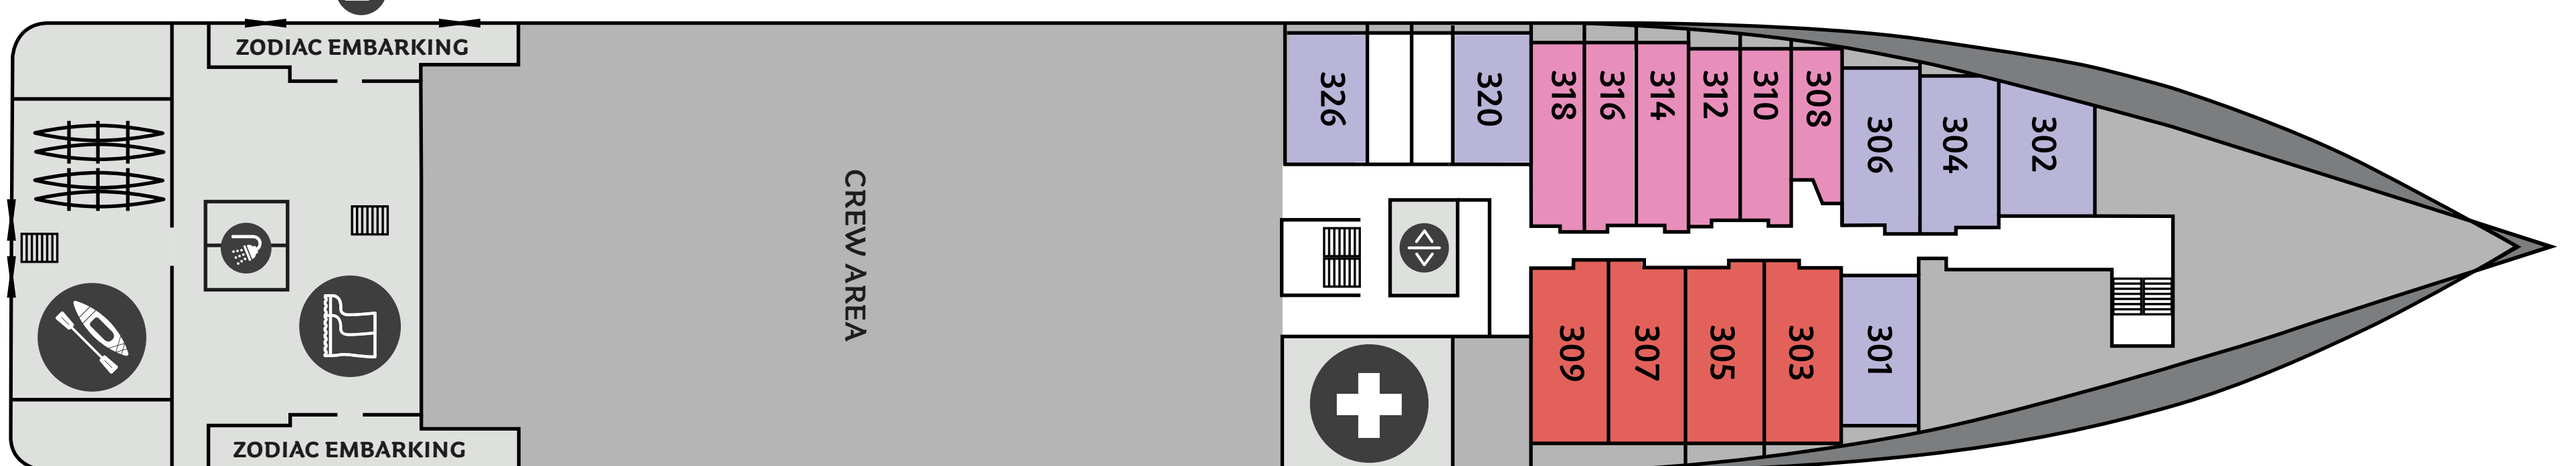

DECK 3 LOIS JONES DECK

Category FS, Two-Bedroom Family Suite
1 Cabin, Size 50 sqm, French Balcony

Category B, Balcony Suite
2 Cabins, Size 30-32 sqm incl. Balcony

Category C, Balcony Stateroom
9 Cabins, Size 18-22 sqm incl. Balcony

Category F, Porthole Triple Stateroom
4 Cabins, Size 18-22 sqm

Category PS, Premium Suite
1 Cabin, Size 42 sqm incl. Balcony

Cat. C XL, Grand Balcony Stateroom
4 Cabins, Size 25-30 sqm incl. Balcony

Category D, Porthole Stateroom
7 Cabins, Size 13-22 sqm

Category G, Porthole Single Stateroom
6 Cabins, Size 14 sqm

Category A, Junior Suite
4 Cabins, Size 36-39 sqm incl. Balcony

Cat. C SP, Superior Balcony Stateroom
48 Cabins, Size 22-25 sqm incl. Balcony

Category E, French Balcony Stateroom
6 Cabins, Size 14 sqm