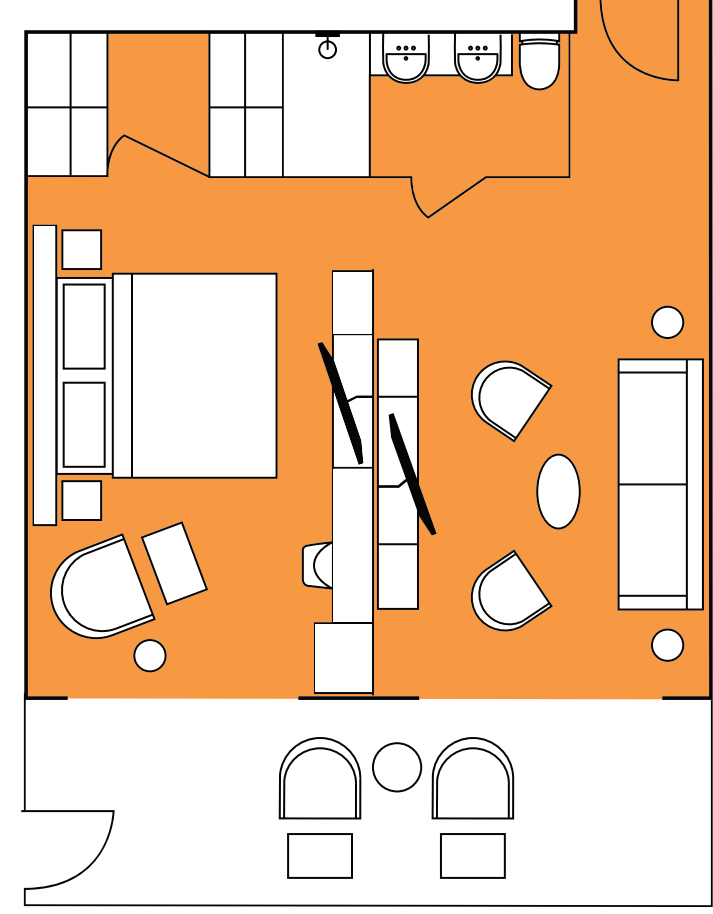

DECK 9 SØREN RASMUSSEN DECK   DECK 8 ARNARULUNGUAG DECK   DECK 7 GUDRID THORBJARNARDÓTTIR DECK   DECK 6 HANNA RESVOLL DECK   DECK 5 SASSUMA ARNAA DECK   DECK 4 AMELIA EARHART DECK   DECK 3 LOIS JONES DECK

CATEGORY PS
Freydis Suite
Premium Suite (1)
42 sqm, incl. Balcony