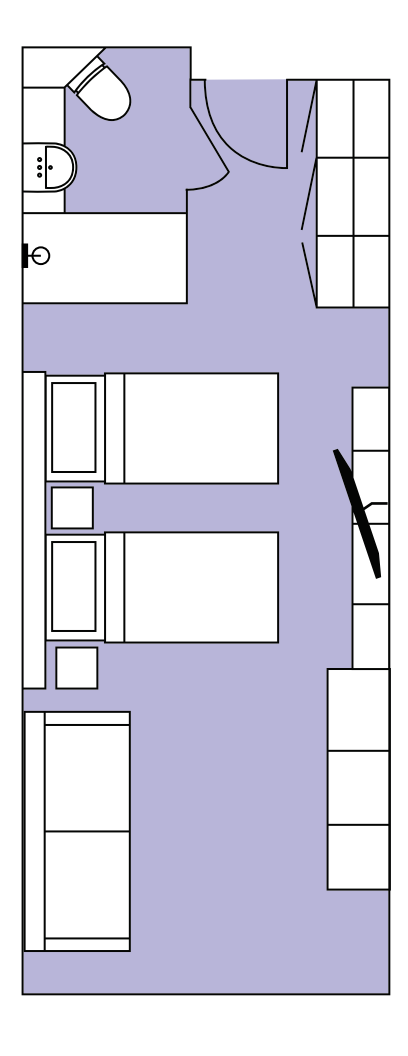

Category FS, Two-Bedroom Family Suite
1 Cabin, Size 50 sqm, French Balcony

Category B, Balcony Suite
2 Cabins, Size 30-32 sqm incl. Balcony

Category C, Balcony Stateroom
9 Cabins, Size 18-22 sqm incl. Balcony

Category F, Porthole Triple Stateroom
4 Cabins, Size 18-22 sqm

Category PS, Premium Suite
1 Cabin, Size 42 sqm incl. Balcony

Cat. C XL, Grand Balcony Stateroom
4 Cabins, Size 25-30 sqm incl. Balcony

Category D, Porthole Stateroom
7 Cabins, Size 13-22 sqm

CATEGORY FS
Brynhilde Suite
Two-Bedroom Family Suite (1)
50 sqm, French Balcony

CATEGORY PS
Freydis Suite
Premium Suite (1)
42 sqm, incl. Balcony

CATEGORY A
Junior Suite (4)
36-39 sqm, incl. Balcony

CATEGORY B
Balcony Suite (2)
30-32 sqm, incl. Balcony

CATEGORY C_{XL}
Grand Balcony Stateroom (4)
25-30 sqm, incl. Balcony

CATEGORY C_{SP}
Superior Balcony Stateroom (48)
22-25 sqm, incl. Balcony

CATEGORY C
Balcony Stateroom (9)
18-22 sqm, incl. Balcony

CATEGORY D
Porthole Stateroom (7)
13-22 sqm, Porthole