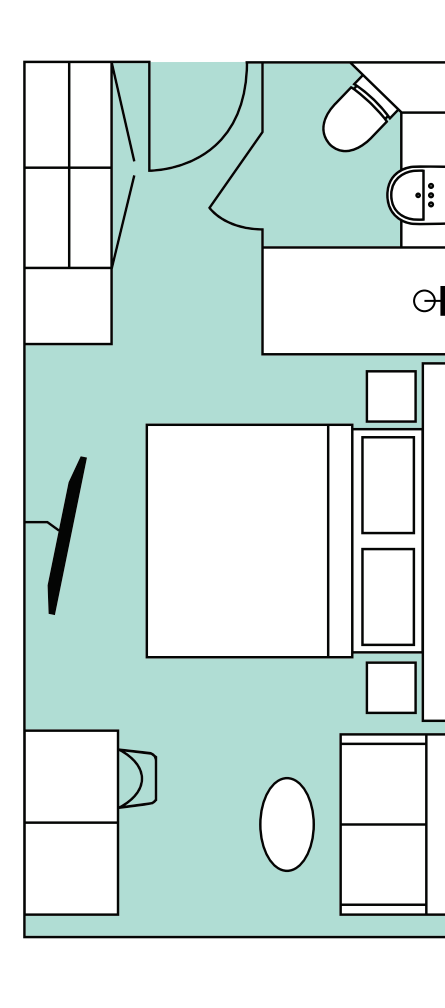

CATEGORY C_{XL}
Grand Balcony Stateroom (4)
25-30 sqm, incl. Balcony

CATEGORY C_{SP}
Superior Balcony Stateroom (48)
22-25 sqm, incl. Balcony

CATEGORY C
Balcony Stateroom (9)
18-22 sqm, incl. Balcony

CATEGORY D
Porthole Stateroom (7)
13-22 sqm, Porthole

CATEGORY E
French Balcony Stateroom (6)
14 sqm, French Balcony

CATEGORY F
Triple Stateroom (4)
18-22 sqm, Porthole

CATEGORY G
Single Stateroom (6)
14 sqm, Porthole

- Restaurant
- Library
- Fitness
- Panorama Sauna
- Elevator
- Bar
- Albatros Ocean Boutique
- Albatros Polar Spa
- Mudroom
- Stairs
- Observation Area
- Reception
- Toilet
- Zodiac embarking
- Lecture Room
- Medical Clinic
- Jacuzzi
- Kayak platform