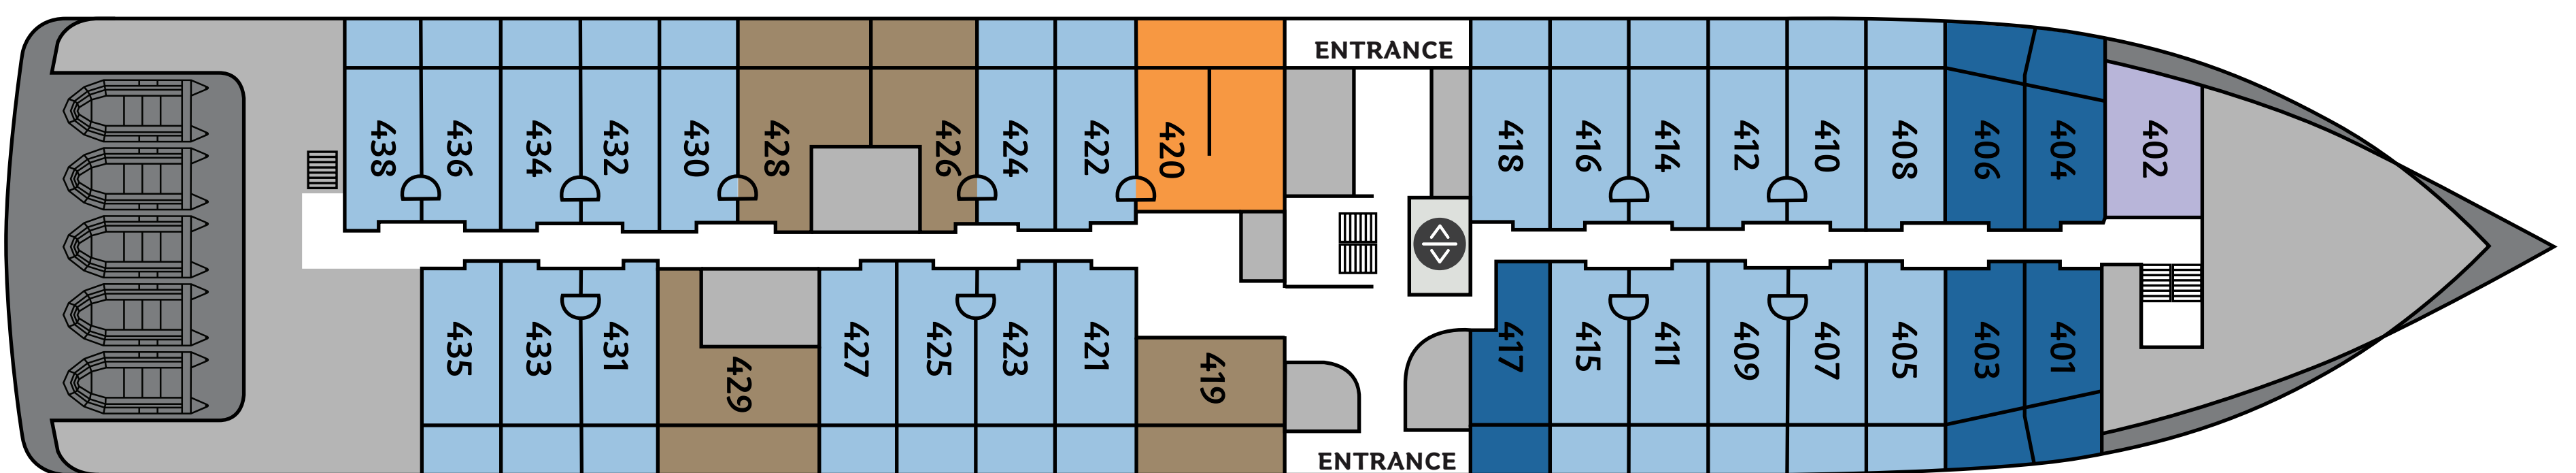

DECK 4 AMELIA EARHART DECK