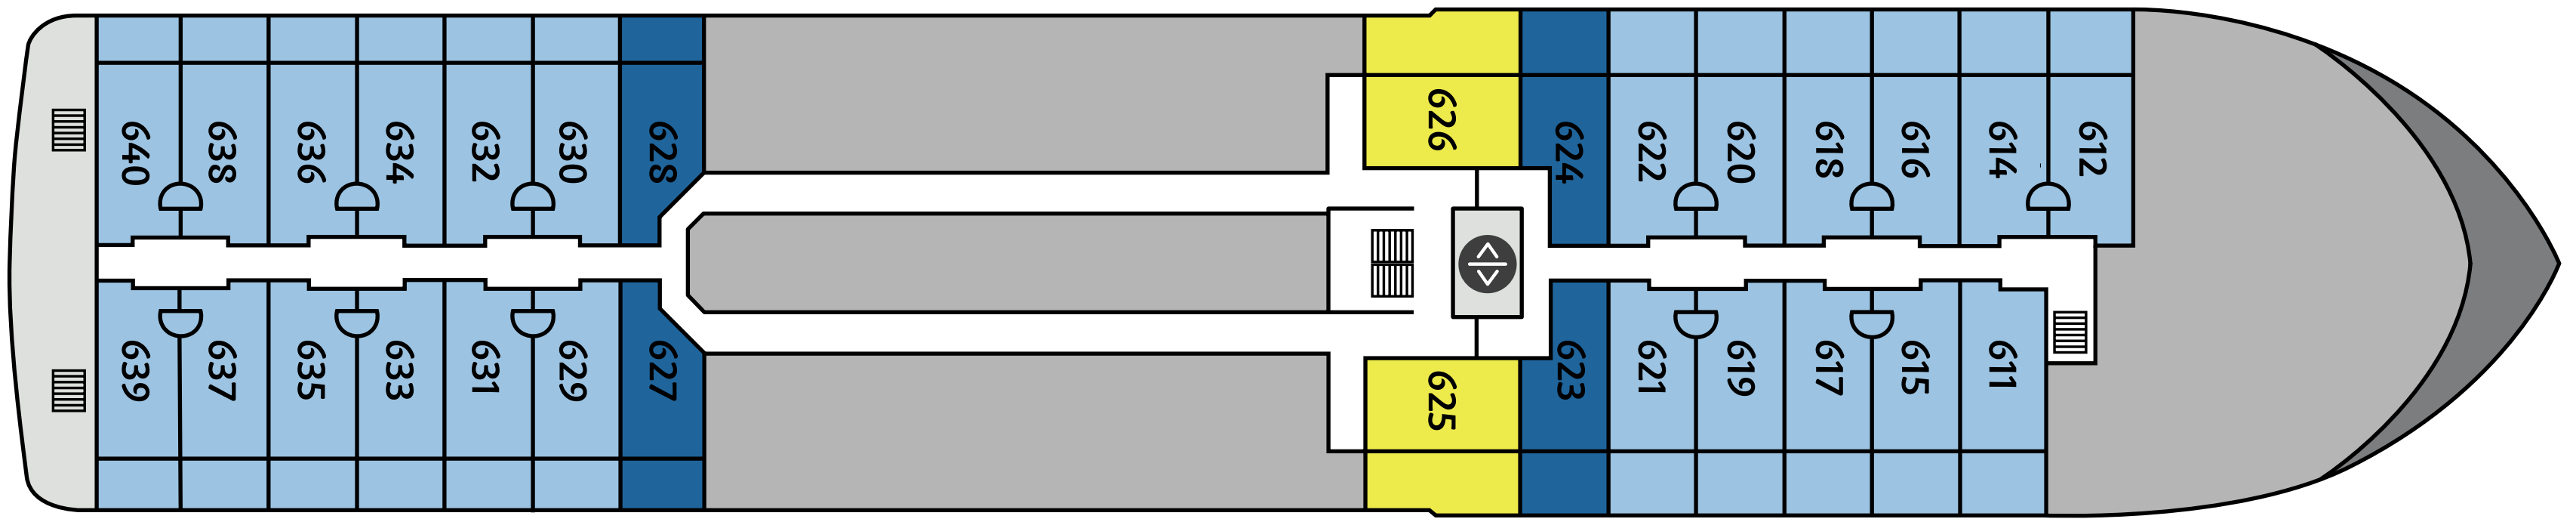

DECK 6 HANNA RESVOLL DECK