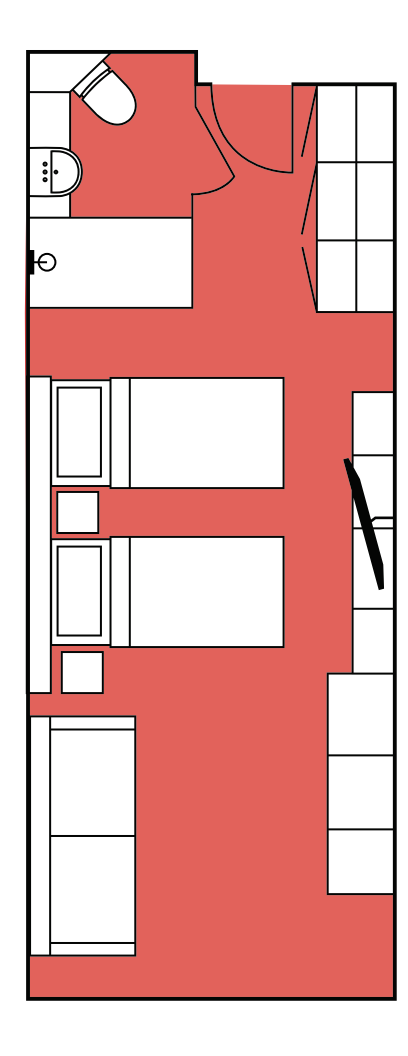

Category FS, Two-Bedroom Family Suite
1 Cabin, Size 50 sqm, French Balcony

Category B, Balcony Suite
2 Cabins, Size 30-32 sqm incl. Balcony

Category C, Balcony Stateroom
9 Cabins, Size 18-22 sqm incl. Balcony

Category F, Porthole Triple Stateroom
4 Cabins, Size 18-22 sqm

Category PS, Premium Suite
1 Cabin, Size 42 sqm incl. Balcony

Cat. C XL, Grand Balcony Stateroom
4 Cabins, Size 25-30 sqm incl. Balcony

Category D, Porthole Stateroom
7 Cabins, Size 13-22 sqm

CATEGORY C_{XL}
Grand Balcony Stateroom (4)
25-30 sqm, incl. Balcony

CATEGORY C_{SP}
Superior Balcony Stateroom (48)
22-25 sqm, incl. Balcony

CATEGORY C
Balcony Stateroom (9)
18-22 sqm, incl. Balcony

CATEGORY D
Porthole Stateroom (7)
13-22 sqm, Porthole

CATEGORY E
French Balcony Stateroom (6)
14 sqm, French Balcony

CATEGORY F
Triple Stateroom (4)
18-22 sqm, Porthole

CATEGORY G
Single Stateroom (6)
14 sqm, Porthole

- Restaurant
- Library
- Fitness
- Panorama Sauna
- Elevator
- Bar
- Albatros Ocean Boutique
- Albatros Polar Spa
- Mudroom
- Stairs
- Observation Area
- Reception
- Toilet
- Zodiac embarking
- Lecture Room
- Medical Clinic
- Jacuzzi
- Kayak platform