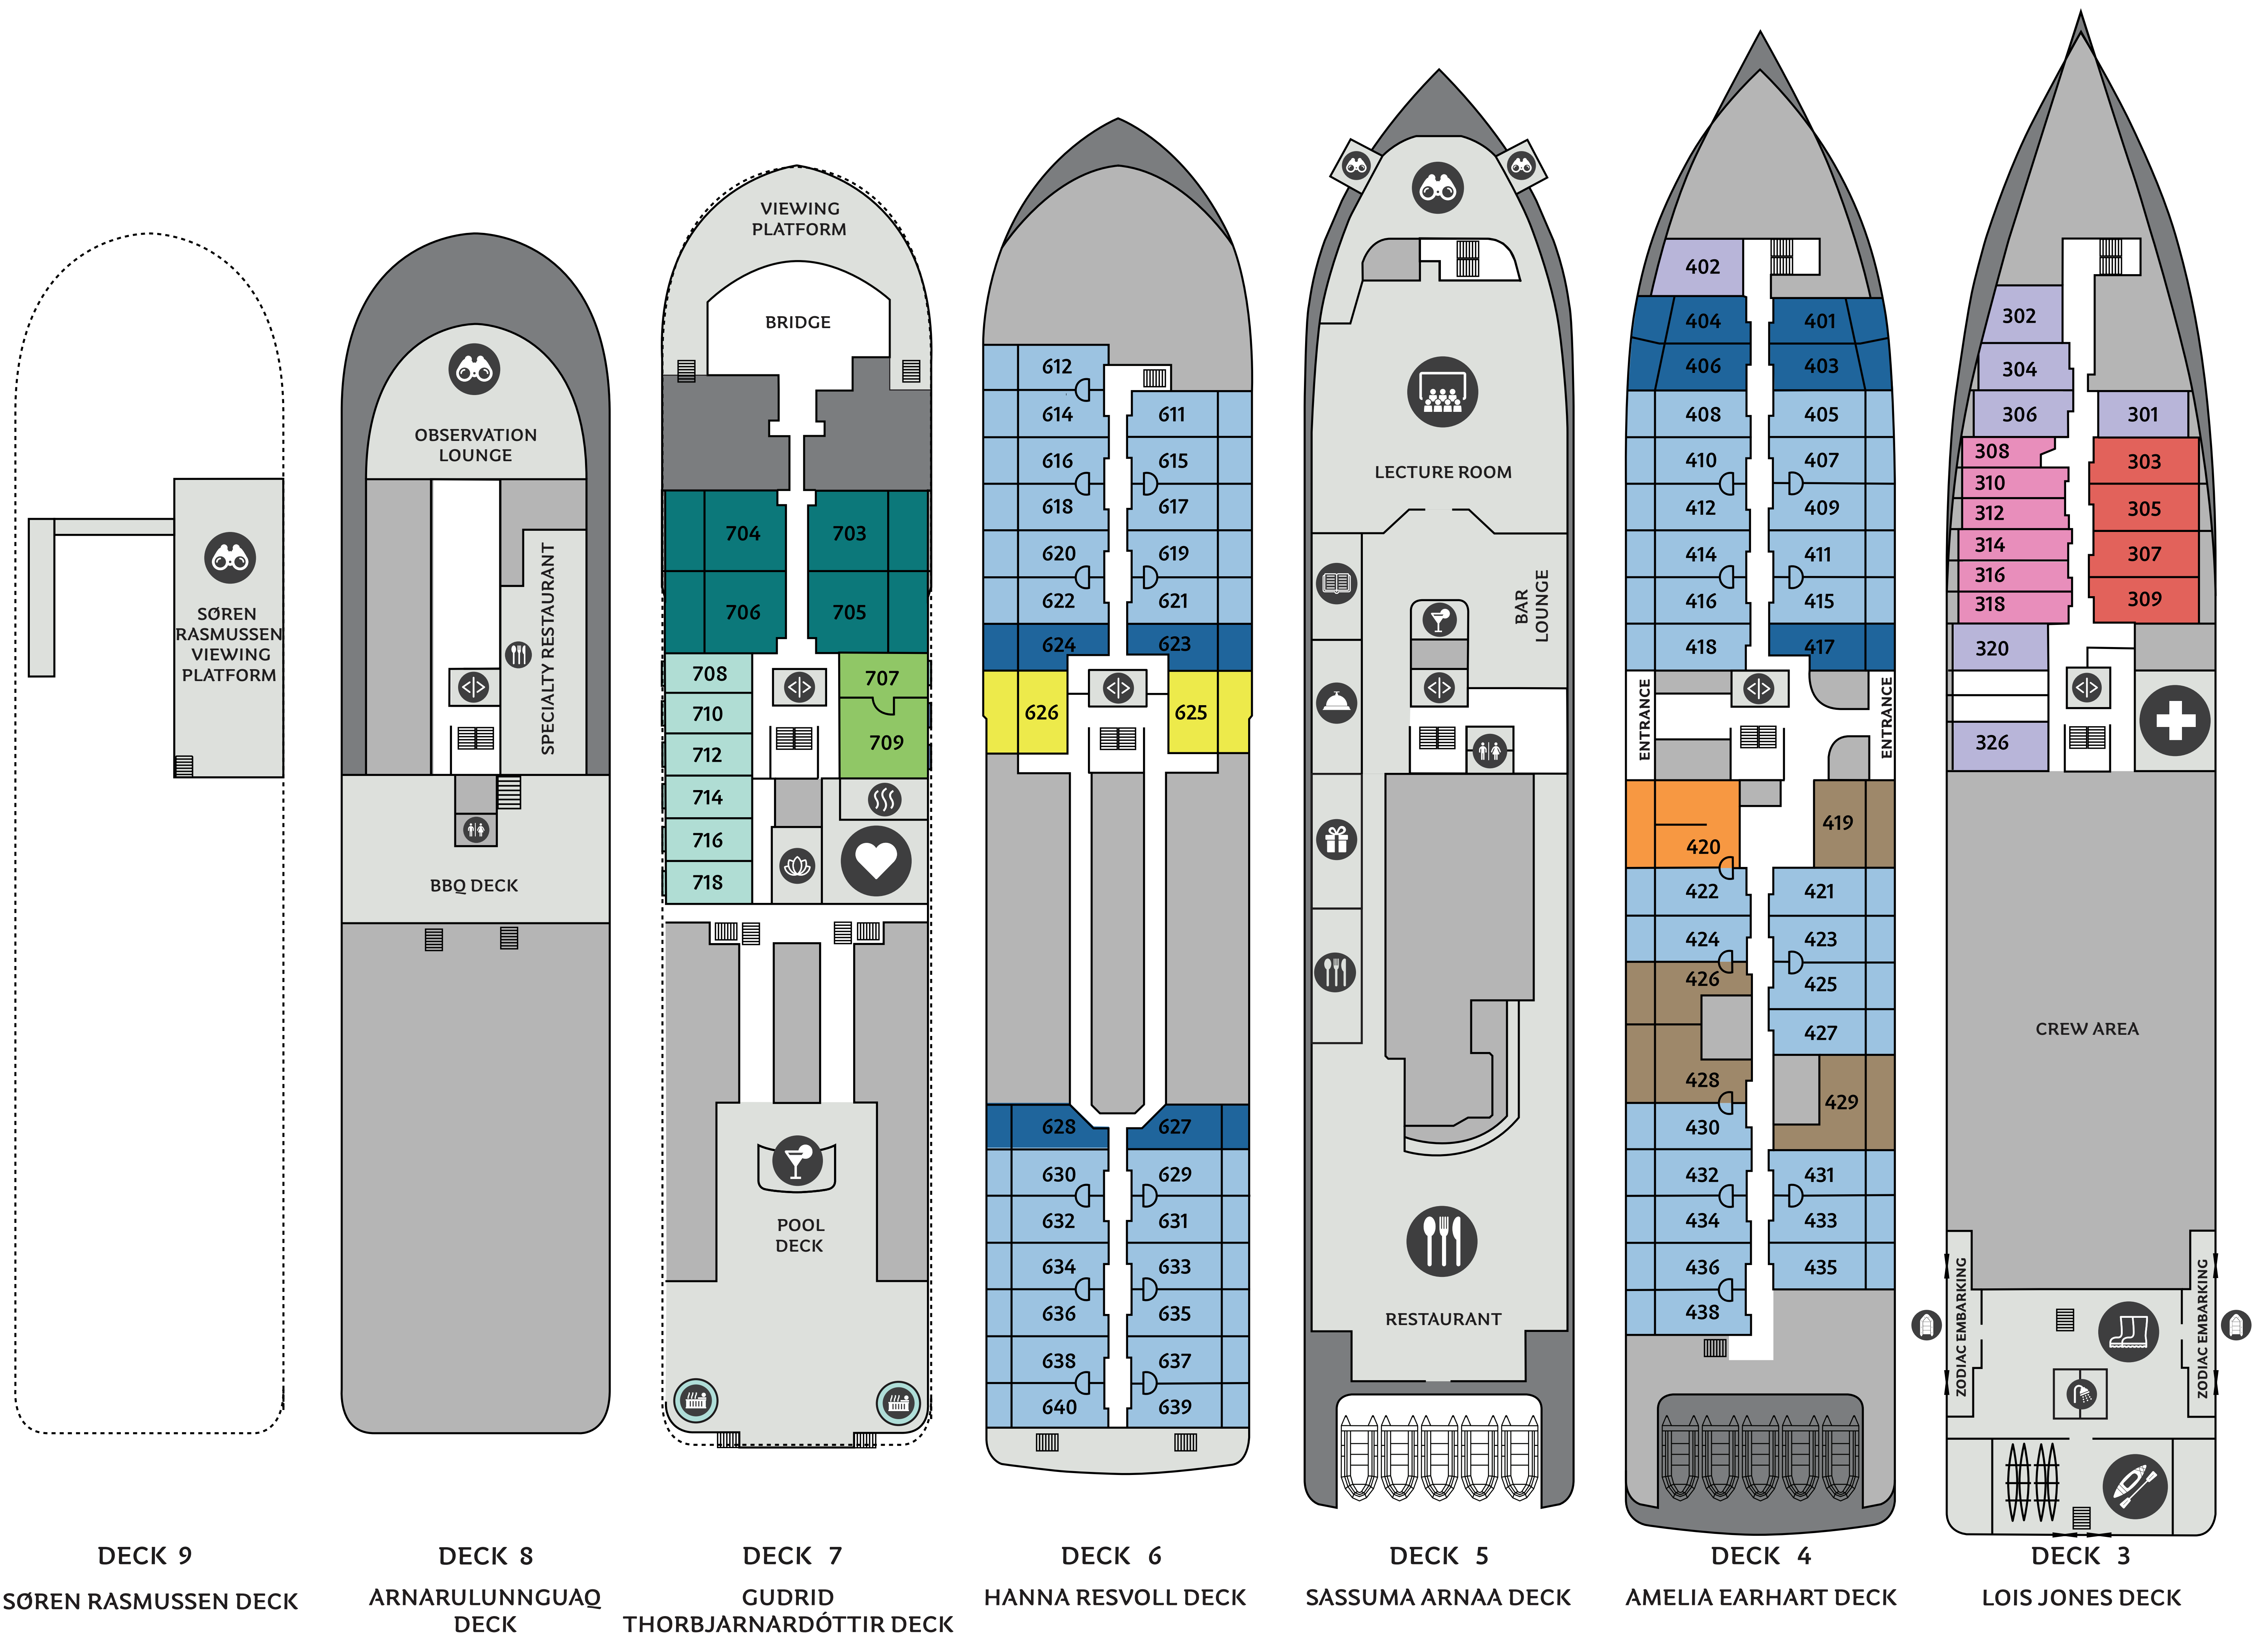

M/V OCEAN ALBATROS DECK PLAN

- Restaurant
- Library
- Fitness
- Panorama Sauna
- Elevator
- Bar
- Albatros Ocean Boutique
- Albatros Polar Spa
- Mudroom
- Stairs
- Observation Area
- Reception
- Toilet
- Zodiac embarking
- Lecture Room
- Medical Clinic
- Jacuzzi
- Kayak platform